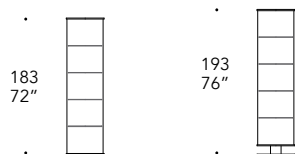

ONIS ROUND

Design · Tulczinsky

TOP E FONDO TOP AND BOTTOM | 1

Vetro
Glass

sp./thick 15 mm.

Extrachiaro
Extra clear

STRUTTURA STRUCTURE | 2

Vetro
Glass