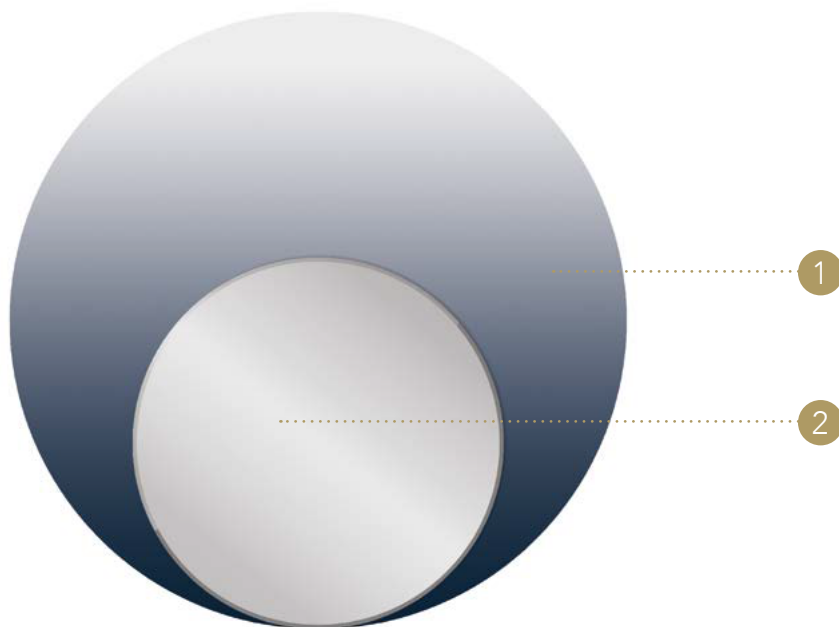

NUANCE SPECCHIO

Design · Emanuele Missaglia

SFONDO BACK PANEL | 1

Vetro sfumato
Glass with gradient

Blu-grigio
Blue-grey

Verde-grigio
Green-grey

Hennè-grigio
Hennè-grey

Rosa-grigio
Pink-grey

SPECCHIO MIRROR | 2

Vetro
Glass

sp./thick 5 mm.

Specchio extrachiaro
Extra clear mirror

Round