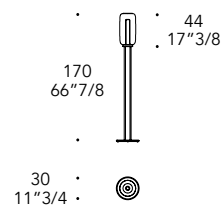

Floor Lamp h170