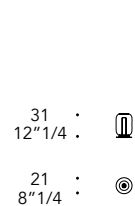

LANTERNA COLLEZIONE

Design · Tulczinsky

PIANTANA

TABLE LAMP

CORPO ESTERNO OUTER SHADE | 1

Vetro
Glass

Trasparente
Transparent

Paglierino
Straw yellow

CORPO INTERNO INNER SHADE | 2

Vetro
Glass

Rugiada
Rugiada

SUPPORTI E STELO SUPPORTS AND STEM | 3

Metallo
Metal

Cromo lucido
Shiny chrome

- Sistema Led / Led system
faretto 3W GU4 e Strip 2W (ca.400/500 Lumen)
3W GU4 spot and 2W Strip (approx. 400/500 lumens)

Table lamp