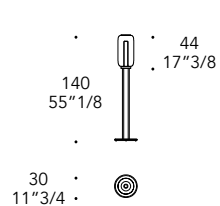

Cromo lucido
Shiny chrome

- Sistema Led / Led system
faretto 3W GU4 e Strip 2W (ca.400/500 Lumen)
3W GU4 spot and 2W Strip (approx. 400/500 lumens)

Floor Lamp h140