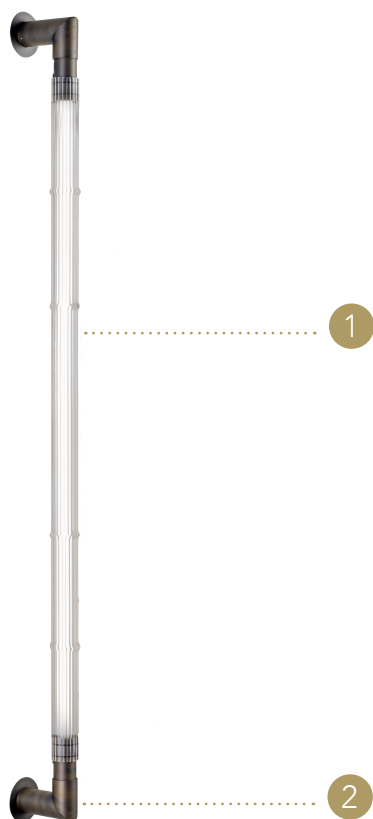

# BAMBOO EVO APPLIQUE

Design · Tulczinsky

## STRUTTURA STRUCTURE | 1

Vetro  
Glass

Rigato trasparente  
Ribbed transparent

## SUPPORTI SUPPORTS | 2

finitura/finish

105M Ottone dark satinato  
105M Satin dark brass

Sistema a Led, strip 24V (110W)  
Led system, strip 24V (110W)