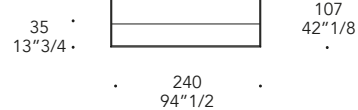

AVANTGARDE BAR SPECIAL

Design · Reflex

BANCONE COUNTER | 1

Vetro con decoro
Glass with pattern

Vienna

ELEMENTO LIBRERIA SHELVES UNIT | 3

Legno laccato lucido
Shiny lacquered wood

MATERIAL SHEET- C

Colori di serie
Standard colours

Applicazioni
Application

MATERIAL SHEET- D

Vetro verniciato bisellato
Bevelled lacquered Glass

n°4 Ante push-pull
n°4 doors push-pull

MATERIAL SHEET- D

Vetro verniciato come libreria
Lacquered Glass matching the shelves-unit

OPTIONAL | - Illuminazione a Led
- Led lighting

STRIP LED 9.6w/m 2700-3000K

Bar counter