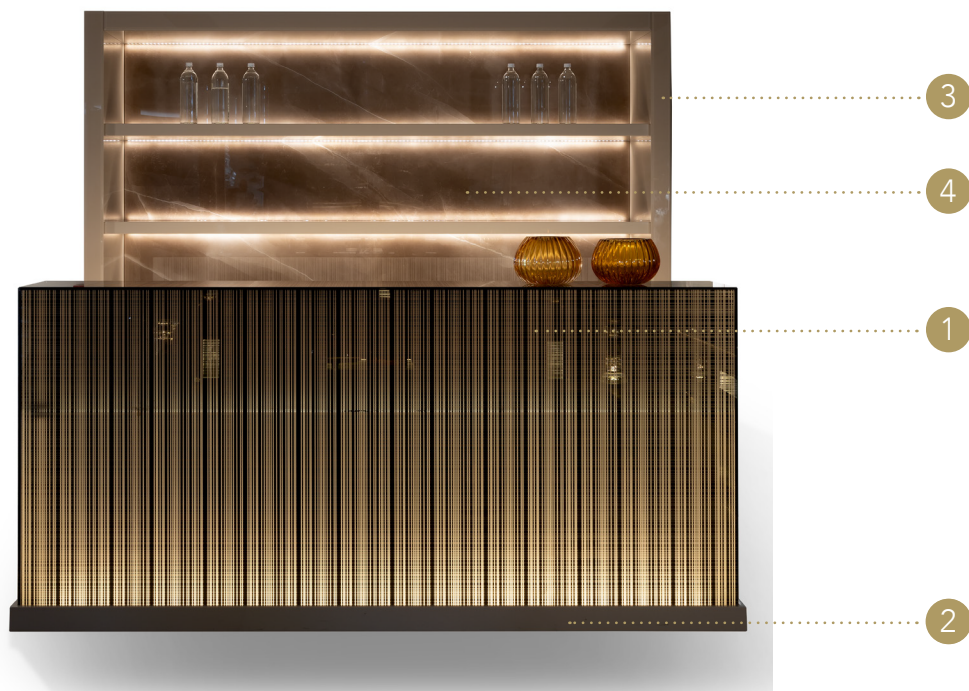

AVANTGARDE BAR SPECIAL

Design · Reflex

BANCONE COUNTER | 1

Vetro con decoro
Glass with pattern

Vienna

ELEMENTO LIBRERIA SHELVES UNIT | 3

Legno laccato lucido
Shiny lacquered wood

MATERIAL SHEET- C

Colori di serie
Standard colours

Applicazioni
Application

MATERIAL SHEET- D

Vetro verniciato bisellato
Bevelled lacquered Glass

n°4 Ante push-pull
n°4 doors push-pull

MATERIAL SHEET- D

Vetro verniciato come libreria
Lacquered Glass matching the shelves-unit

OPTIONAL | - Illuminazione a Led
- Led lighting

STRIP LED 9.6w/m 2700-3000K