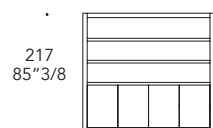

ELEMENTO LIBRERIA SHELVES UNIT | 3

Legno laccato lucido
Shiny lacquered wood

MATERIAL SHEET- C

Colori di serie
Standard colours

Applicazioni
Application

MATERIAL SHEET- D

Vetro verniciato bisellato
Bevelled lacquered Glass

n°4 Ante push-pull
n°4 doors push-pull

MATERIAL SHEET- D

Vetro verniciato come libreria
Lacquered Glass matching the shelves-unit

OPTIONAL | - Illuminazione a Led
- Led lighting

STRIP LED 9.6w/m 2700-3000K

Shelves Unit