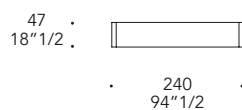

AVANTGARDE BAR SPECIAL

Design · Reflex

BANCONE COUNTER | 1

Vetro con decoro
Glass with pattern

Vienna

ELEMENTO LIBRERIA SHELVES UNIT | 3

Legno laccato lucido
Shiny lacquered wood

MATERIAL SHEET- C

Colori di serie
Standard colours

Applicazioni
Application

MATERIAL SHEET- D

Vetro verniciato bisellato
Bevelled lacquered Glass

n°4 Ante push-pull
n°4 doors push-pull

MATERIAL SHEET- D

Vetro verniciato come libreria
Lacquered Glass matching the shelves-unit

OPTIONAL | - Illuminazione a Led
- Led lighting

STRIP LED 9.6w/m 2700-3000K

Bar counter