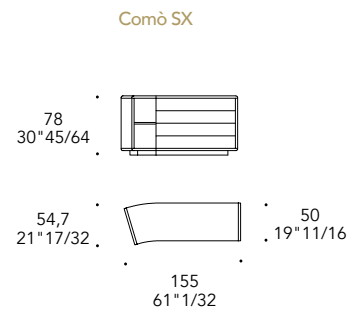

SPACE COMO'

Design · Reflex

STRUTTURA STRUCTURE | 1

Legno
Wood

100M Bronze
100M Bronze

finitura/finish

104M Ottone satinato
104M Satin Brass

105M Ottone Dark sat
105M Satin Dark Brass