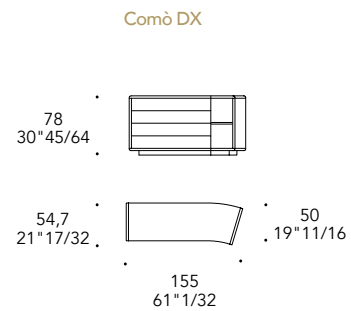

SPACE COMO'

Design · Reflex

STRUTTURA STRUCTURE | 1

Legno
Wood

100M Bronze
100M Bronze

finitura/finish

104M Ottone satinato
104M Satin Brass

105M Ottone Dark sat
105M Satin Dark Brass