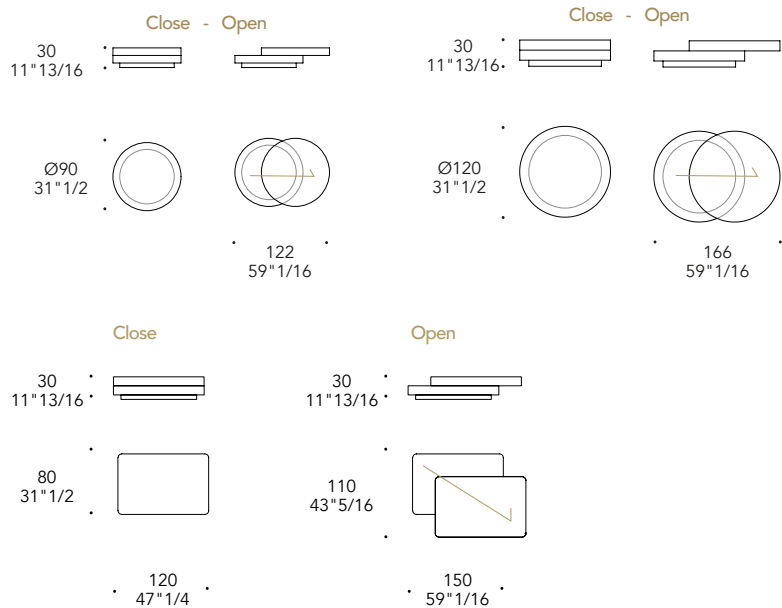

SLIDE 40

Design · Tulczinsky

STRUTTURA | 1 STRUCTURE

Legno
Wood

100M Bronze
100M Bronze

finitura/finish

104M Ottone satinato
104M Satin Brass

105M Ottone dark satinato
Satin dark Brass