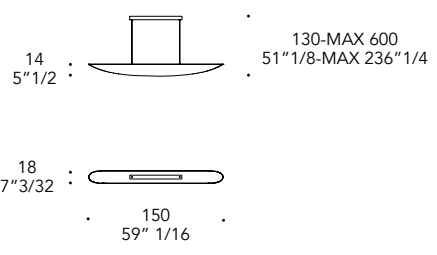

SUPPORTO SUPPORT | 1

Metallo
Metal

Nero opaco
Matt black