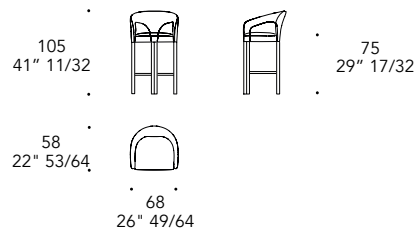

SCHIENALE E SEDUTA | 1
BACK AND SEAT

Rivestimento in:
Upholstery in:

Tessuto
Fabric

MATERIAL SHEET- A

Super
Extra
Luxury

Pelle
Leather

MATERIAL SHEET- B

Colorata
Cat. C
Nabuk

INSERTO | 2
INSERT

Dettaglio tra gamba e seduta
Detail between leg and seat

Acciaio lucido
Shiny steel

GAMBE | 3
LEGS

Legno
Wood

Frassino scuro
Dark Ash

DETTAGLI E POGGIAPIEDI | 4
DETAILS AND FOOTREST

Metallo
Metal

M112 Rame Dark
M112 Dark Copper