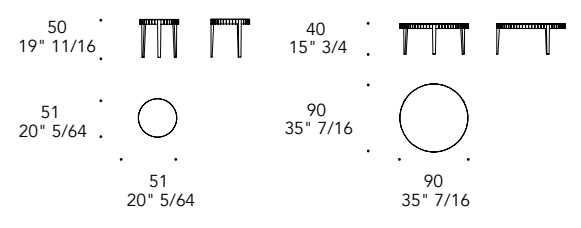

COVER | 1

Vetro digitale
Digital glass

Ancient Gold
Ancient Gold

Wild Fern
Wild Fern

Vivid Orange
Vivid Orange

Blue haze
Blue haze

TOP | 2

Legno verniciato in tinta con il decoro del vetro
Lacquered wood matching the glass drawing

INSERTI INSERTS | 3

Inserti metallici
Metal inserts

Acciaio lucido
Shiny steel

GAMBE LEGS | 4

Legno
Wood

Frassino scuro
Dark ash