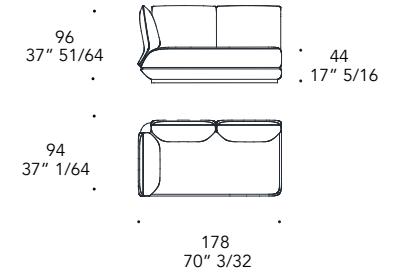

Composition 3