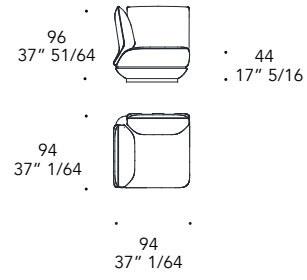

25 x 65 x 185 h, struttura in vetro rigato trasparente e base in 105M Ottone Dark Satinato.

25 x 65 x 185 h, structure in transparent ribbed glass and base in 105M Satin Dark Brass.

ORIZZONTE SOFA

Design · *pininfarina*

A 2p

A 3p

B 1p SX / DX

B 2p SX / DX

C

D

E SX / DX

F 1p SX / DX