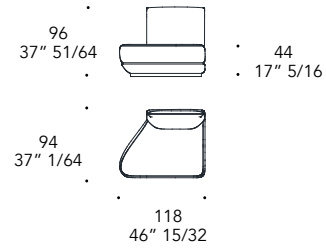

F 1p SX / DX

B 1p SX / DX