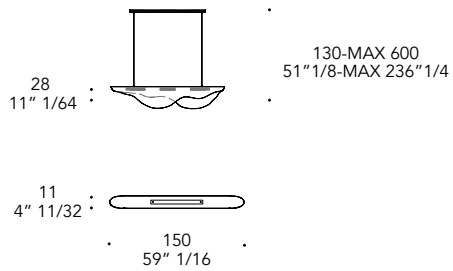

Fusion Trasparente
Fusion Transparent

Fusion Ambra
Fusion Ambra

Fusion Bronzo
Fusion Bronze

Sistema a Led, strip 24 V (70W)
Led system, strip 24 V (70W)

FOULARD CONSOLE ACQUA

Design · Tulczinsky

STRUTTURA STRUCTURE | 1