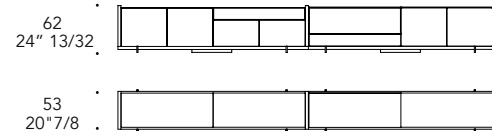

Model D DX + Model C S

412 - 492
162" 7/32 -
193" 11/16