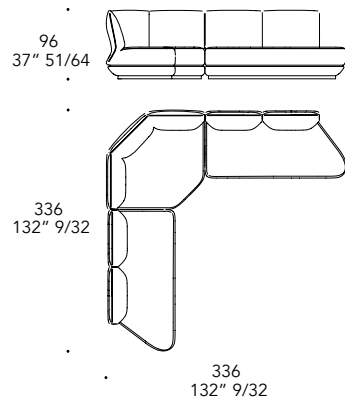

Composition 14