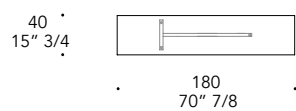

40 x 180 x 80 h. Base and top in Laguna transparent glass.

TOP + BASE* | 1

Vetro fuso
Melted glass

Laguna
Laguna

Laguna Ambra
Laguna Ambra

1

* fatta a mano dai maestri del vetro, parte inferiore e texture irregolare.
* handmade by the masters of glass, irregular lower part and texture.