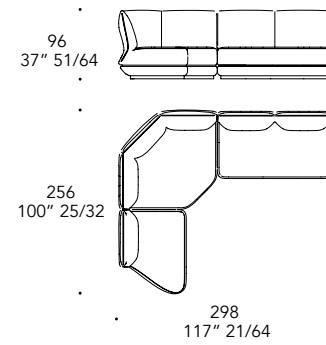

Composition 15