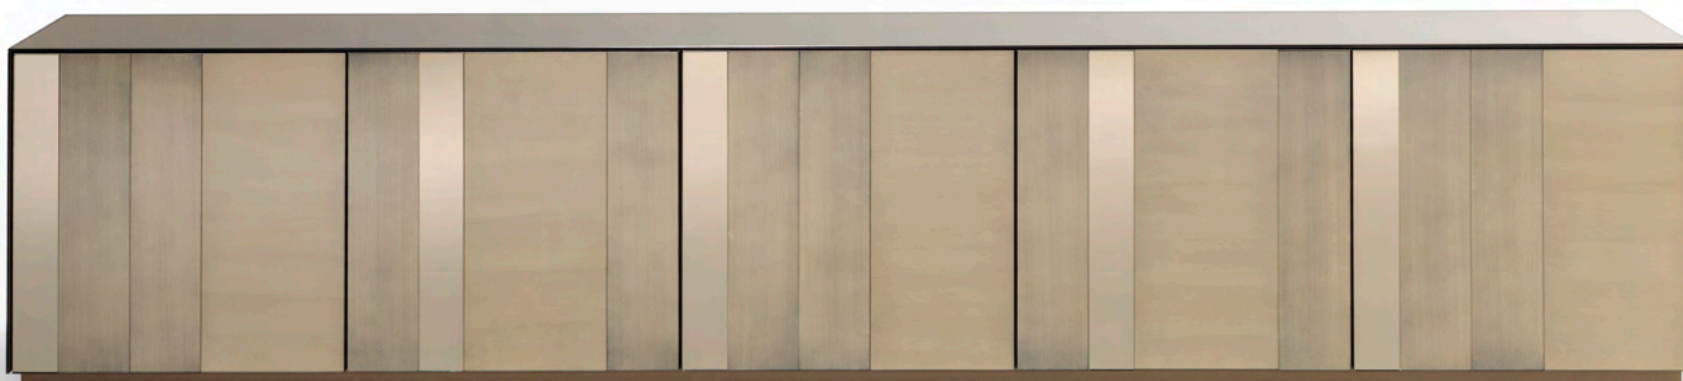

Satin Buffet

Satin Buffet 5 ante

SATIN BUFFET LOW

Design · R&C Reflex

45 x 220 x 55 h.
Struttura rivestita in Specchio Bronzo e 104M Ottone Satinato.

45 x 220 x 55 h.
Structure covered in Bronze mirror and 104M Satin Brass.