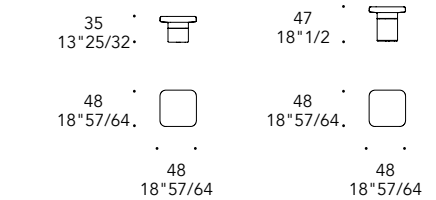

TAU 40 MURANO

Design - Tulczinsky

BASE + TOP | 1

Vetro soffiato
Blown Glass

BASE:		+	TOP:	
Ametista Ametista		+	Ambra Ambra	
Ametista Ametista		+	Rosso Rosso	
Smeraldo Smeraldo		+	Ambra Ambra	
Smeraldo Smeraldo		+	Tabacco Tabacco	
Blu Blu		+	Tabacco Tabacco	

INSERTO INSERT | 2

Metallo Metal		finitura/finish	
			Oro Oro