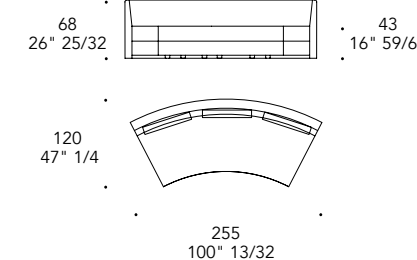

STRATUM SOFA

Design *pininfarina*

RIVESTIMENTO E CUSINI | 1 UPHOLSTERY and CUSHIONS | 1

Rivestimento in:
Upholstery in:

Tessuto
Fabric

MATERIAL SHEET-A

Super
Extra
Luxury

Pelle
Leather

MATERIAL SHEET-B

Cat. C
Nabuk
Colorata

T

Upholstery with back in leather colorata Creta and
seat in fabric Roma 07 Cotton
Space 40 coffee table in 100M Bronze finish and
drawer in Marmoreflex Sahara