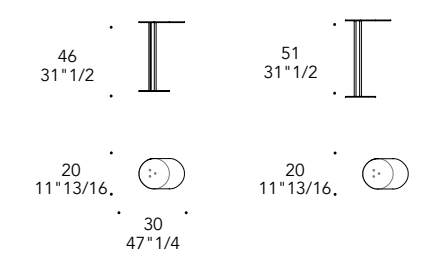

LUNA 40 & 55

Design · Riccardo Lucatello

► Top and base in 100M Bronze
30 x 20 x 46 h
30 x 20 x 51 h

STRUTTURA STRUCTURE | 1

Metallo Metal		100M Bronze 100M Bronze
finitura/finish		104M Ottone satinato 104M Satin Brass
		105M Ottone Dark sat 105M Satin Dark Brass
		101M Titanium satinato 101M Satin Titanium