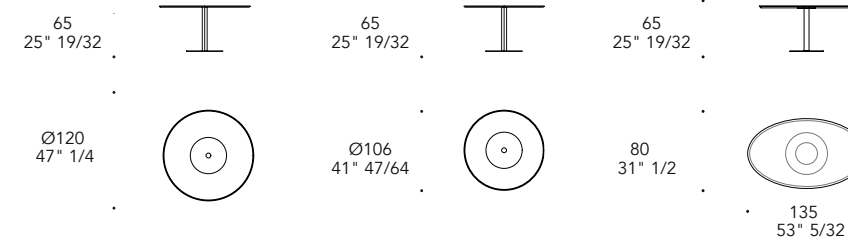

## BASE | 2

Metallo  
Metal

100M Bronze  
100M Bronze

finitura/finish

104M Ottone satinato  
104M Satin Brass

105M Ottone Dark sat  
105M Satin Dark Brass

101M Titanium satinato  
101M Satin Titanium

Detail of the bevel wood  
in Canaletto hennè