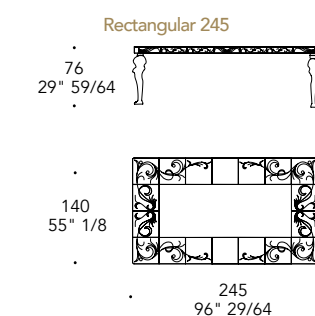

Detail of the lion shaped leg in Murano glass
with Led lighting

* Incisioni artistiche su vetro fatte a mano secondo tradizione veneziana
* Artistic glass engravings handmade according to Venetian tradition

MURANO

** fatta a mano dai maestri del vetro di Murano, parte inferiore irregolare, potrebbe avere piedini di regolazione.
**handmade by the masters of Murano glass, irregular lower part, it could have adjustment feet.