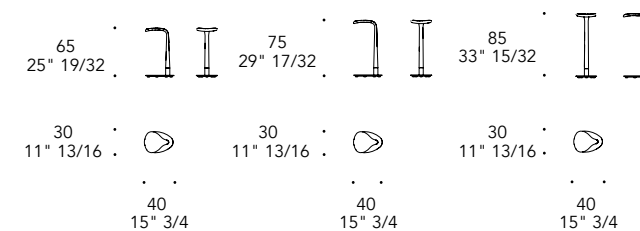

MURANO

* fatto a mano dai maestri del vetro di Murano,
ogni pezzo è unico.
* handmade by the masters of Murano glass, each
piece is unique.