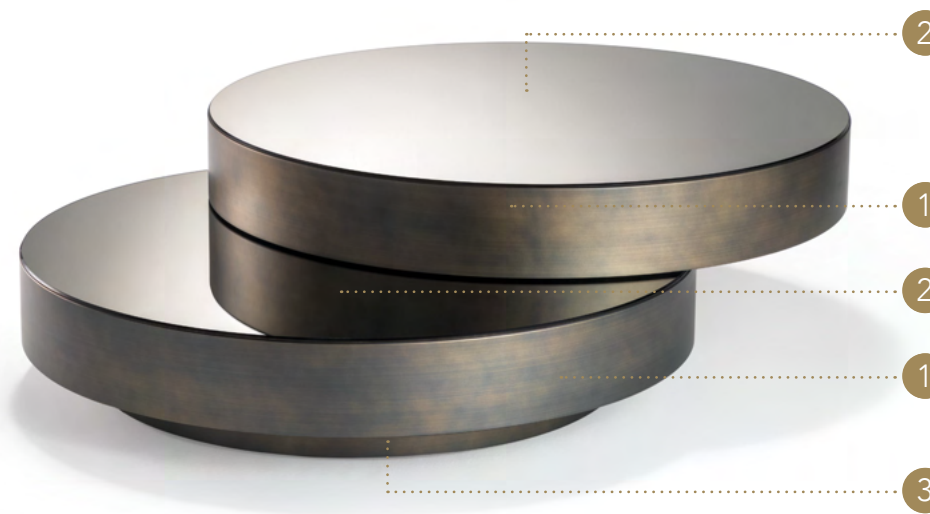

## OPTIONAL |

Set di pezzi di pedine Backgammon rivestiti in pelle  
Set of leather covered Backgammon chess pieces

► Top in digital glass with backgammon graphics in Marmoreflex Marmo di Cesare and Sahara  
Base in 100M Bronze finish  
80 x 80 x 55 h

55  
21" 21/32

80  
31" 1/2

► Structure in satin Dark Brass 105M finish  
Top 1 & 2 in Mirror glass  
Ø 90 x 30 h

+ COLLEZIONE ATTUALE  
CURRENT COLLECTION

**STRUTTURA | 1**  
**STRUCTURE**

Legno  
Wood

100M Bronze  
100M Bronze

104M Ottone satinato  
104M Satin Brass

105M Ottone Dark sat  
105M Satin Dark Brass

101M Titanium satinato  
101M Satin Titanium

**TOP | 2**

Vetro  
Glass

Specchio extrachiaro  
Extra-clear mirror

**MARMOREFLEX®**