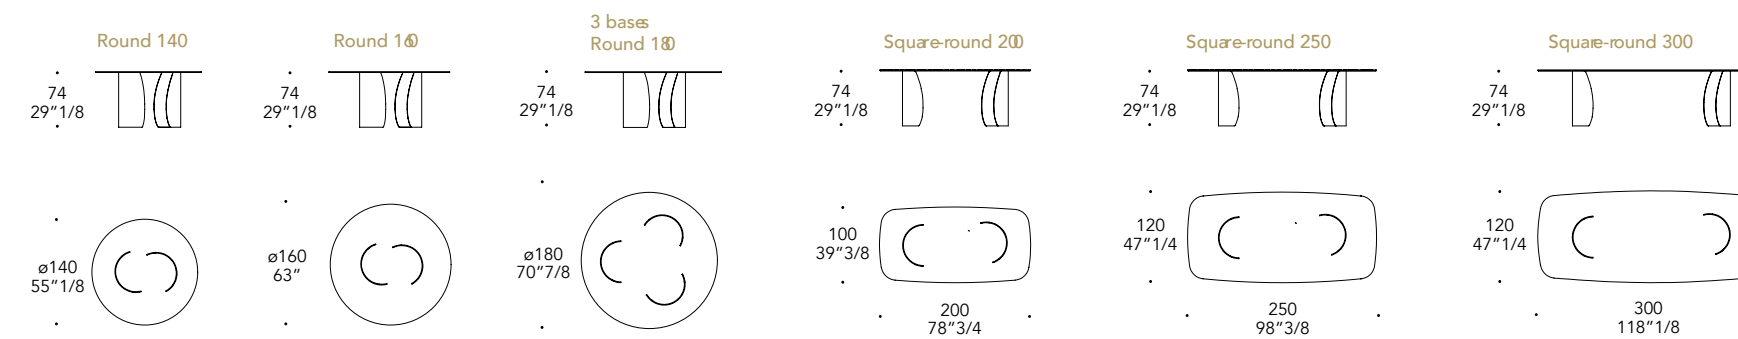

OPTIONAL |

Base aggiuntiva
Additional base