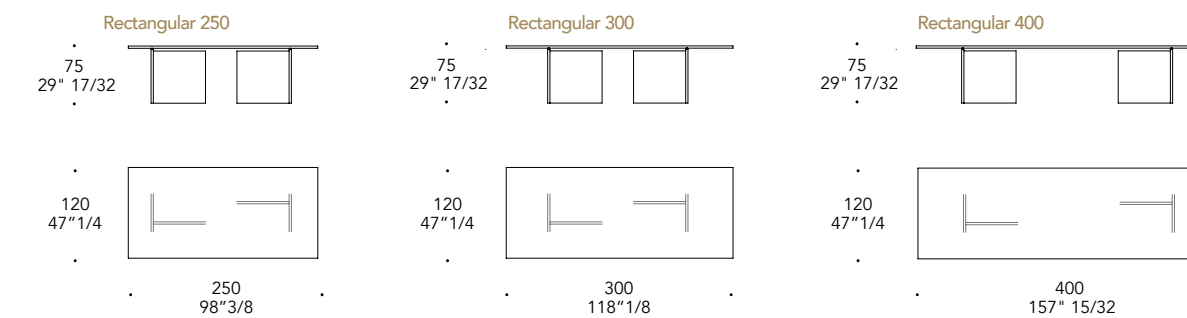

# LAGUNA 72

Design · Riccardo Lucatello

Top and base in melted Laguna glass ◀  
300 x 120 x 74 h

TOP + BASE\* | 1

Vetro fuso  
Melted glass

Laguna  
Laguna

sp./thick ± 40 mm.

\* fatta a mano dai maestri del vetro, parte inferiore e texture irregolare.  
\* handmade by the masters of glass, irregular lower part and texture.