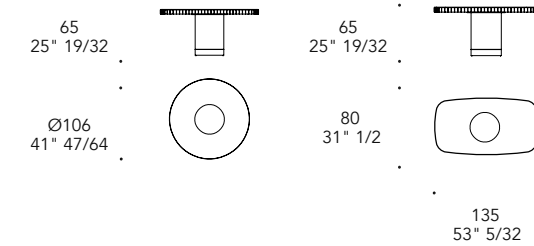

SUN 65

Design · Tulczinsky

TOP | 1

Vetro digitale
Digital glass

Ancient Gold
Ancient Gold

Wild Fern
Wild Fern

Vivid Orange
Vivid Orange

Blue haze
Blue haze

STRUTTURA STRUCTURE | 2

Legno verniciato
Lacquered wood

29 Platino lucido
29 Platino lucido

INSERTI INSERTS | 3

Inserti metallici
Metal inserts

Acciaio lucido
Shiny steel

ZOCCOLO PLINTH | 4

Legno
Wood

Ebano lucido
Shiny Ebony

► Top in digital glass Wild Fern color
Structure in Platinum lacquered wood
Base in shiny Ebony and inserts in shiny steel
Ø 120 x 65 h