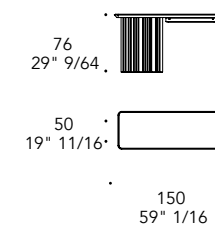

## BASE | 2

Vetro  
Glass

Incisione Fumè London  
Smoked London engravings

Incisione London bronze  
Bronze London engravings

Top in MarmoReflex Onice oro ◀  
Glass legs in Bronze London engravings  
150 x 50 x 74 h