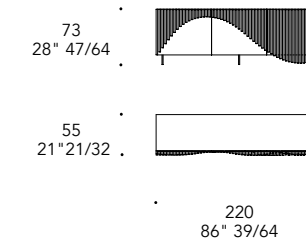

STRUTTURA STRUCTURE | 1

Legno rivestito in vetro
Wood covered in glass

Specchio fumè
Fumè mirror

LISTELLI SLATS | 2

Legno
Wood

Noce canaletto
Noce canaletto

Canaletto hennè
Canaletto hennè