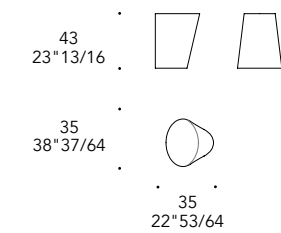

Rivestimento in
Upholstery in:

Tessuto
Fabric

MATERIAL SHEET-A

Super
Extra
Luxury

Pelle
Leather

MATERIAL SHEET-B

Naturale
Nabuk
Colorata
Cat. C

Upholstery in leather Colorata Corallo ◀
Upholstery in leather Colorata Turgrey
35 x 35 x 43 h