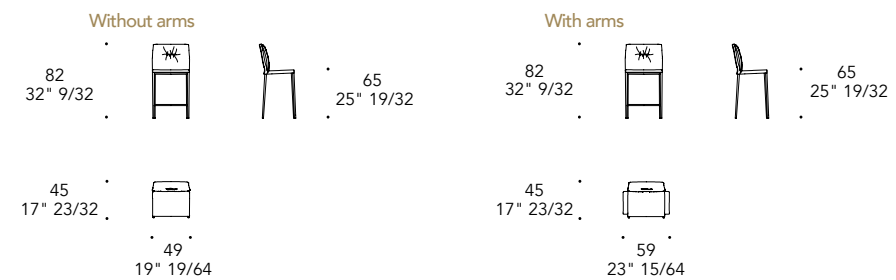

## OPTIONAL |

Due braccioli rivestiti in tinta  
Two armrests matching the structure

► Upholstery in leather Naturale Fumo  
Details in shiny steel  
49 x 45 x 82 h

New seat height

+ COLLEZIONE ATTUALE  
CURRENT COLLECTION