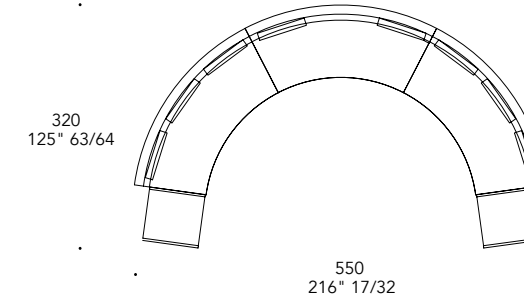

Composition 9 - with 2 Space 40 modular coffee tables