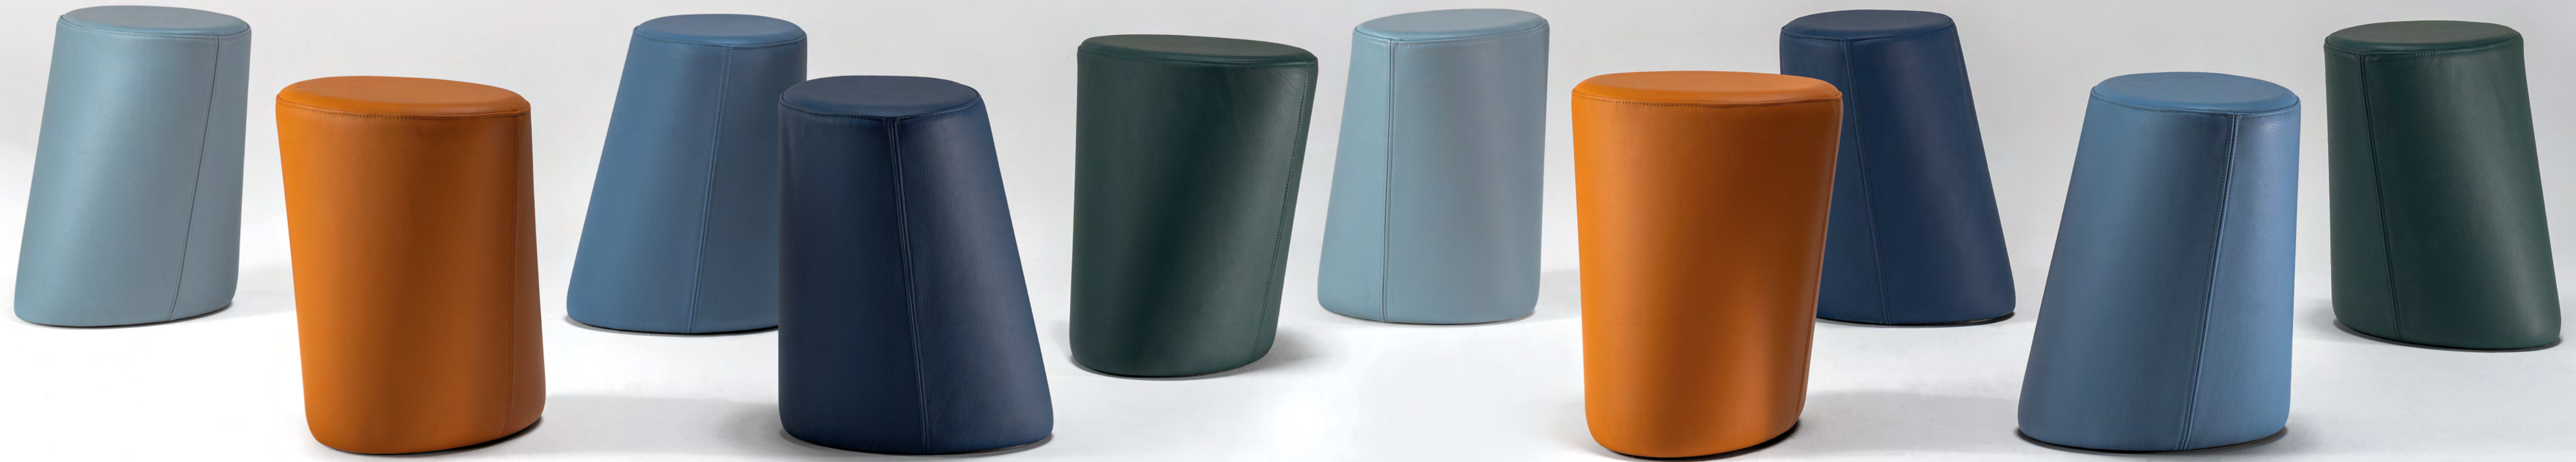

SMURPH POUF

Design · Tulczinsky