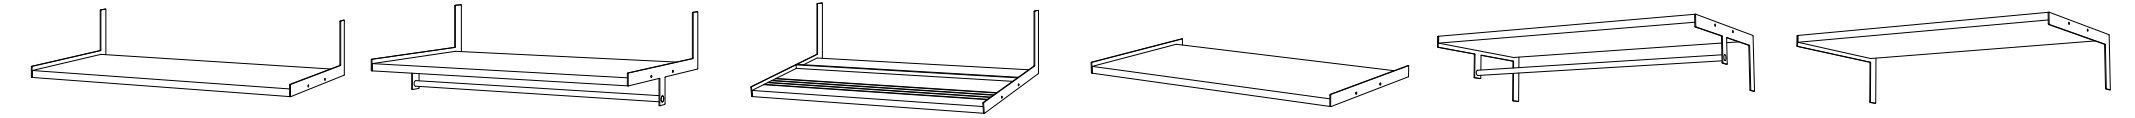

## COMPONENTI GENERALI SISTEMA NOTTE / CABINA ARMADIO GENERAL COMPONENTS OF THE NIGHT SYSTEM / WALK-IN CLOSET **3** BASE + TOP + RIPIANI BASE + TOP + SHELVES

Ripiano  
Shelf  
30/60/90/120 x 50 x 4 h

Ripiano con asta appendi abiti  
Shelf with clothes hanging rod  
30/60/90/120 x 50 x 13 h