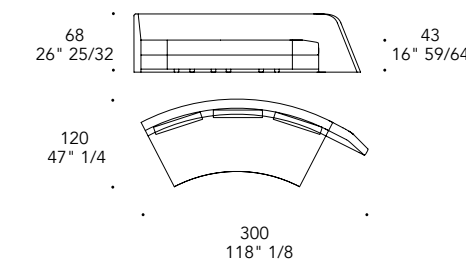

U wing (dx-sx)