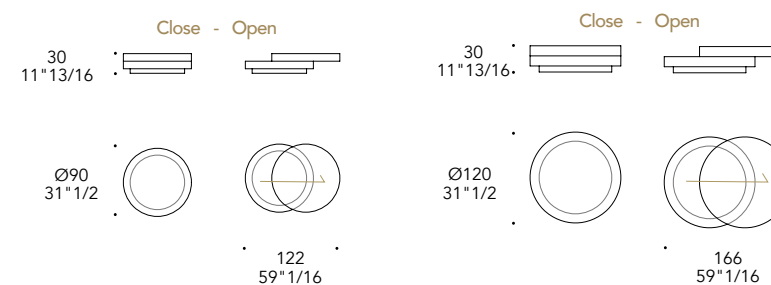

55  
21" 21/32

80  
31" 1/2

► Structure in satin Dark Brass 105M finish  
Top 1 & 2 in Mirror glass  
Ø 90 x 30 h

+ COLLEZIONE ATTUALE  
CURRENT COLLECTION

**STRUTTURA | 1**  
**STRUCTURE**

Legno  
Wood

100M Bronze  
100M Bronze