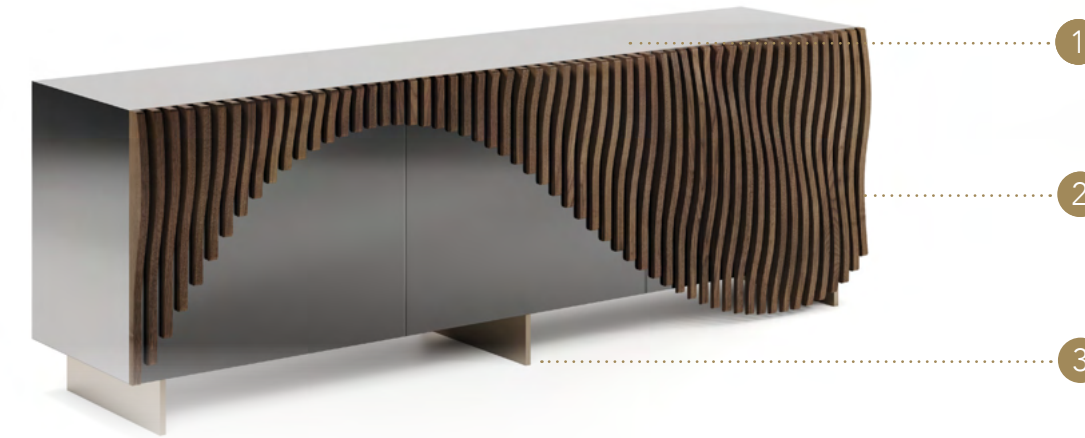

# ACCENTO BUFFET

Design · Riccardo Lucatello

Tre ante con apertura push-pull e ripiani interni in vetro trasparente.  
Three doors with push-pull opening and internal shelves in transparent glass.

Wood structure covered in Fumè mirror ◀  
Slats in Canaletto hennè  
Legs in 100M Bronze finish  
220 x 55 x 73 h