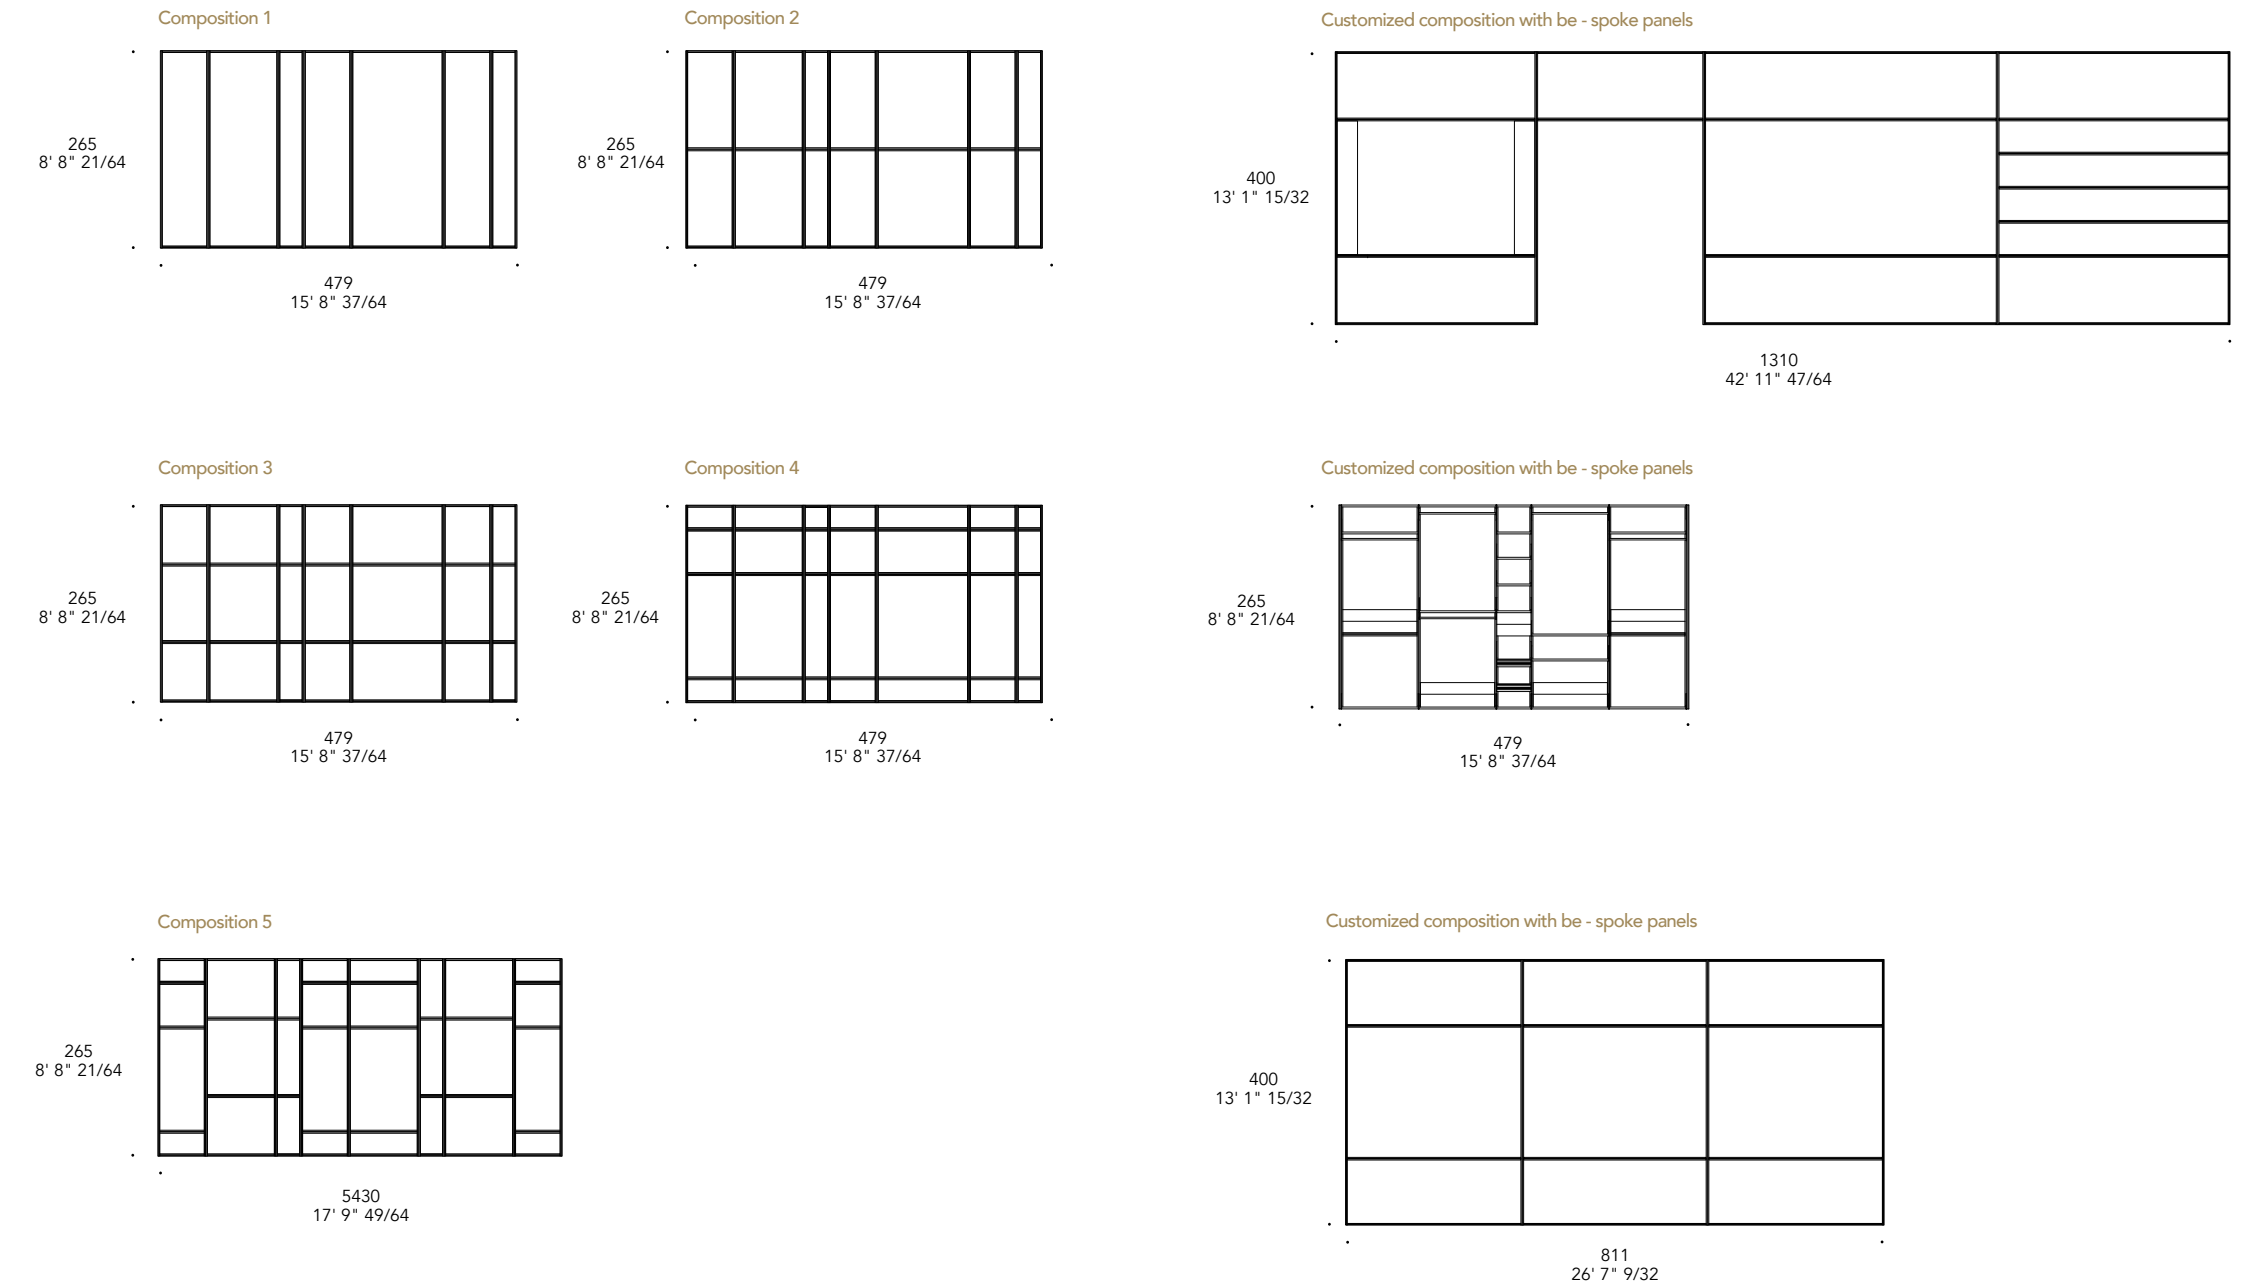

3 MENSOLA IN VETRO GLASS SHELF

COMPOSIZIONI COMPOSITIONS