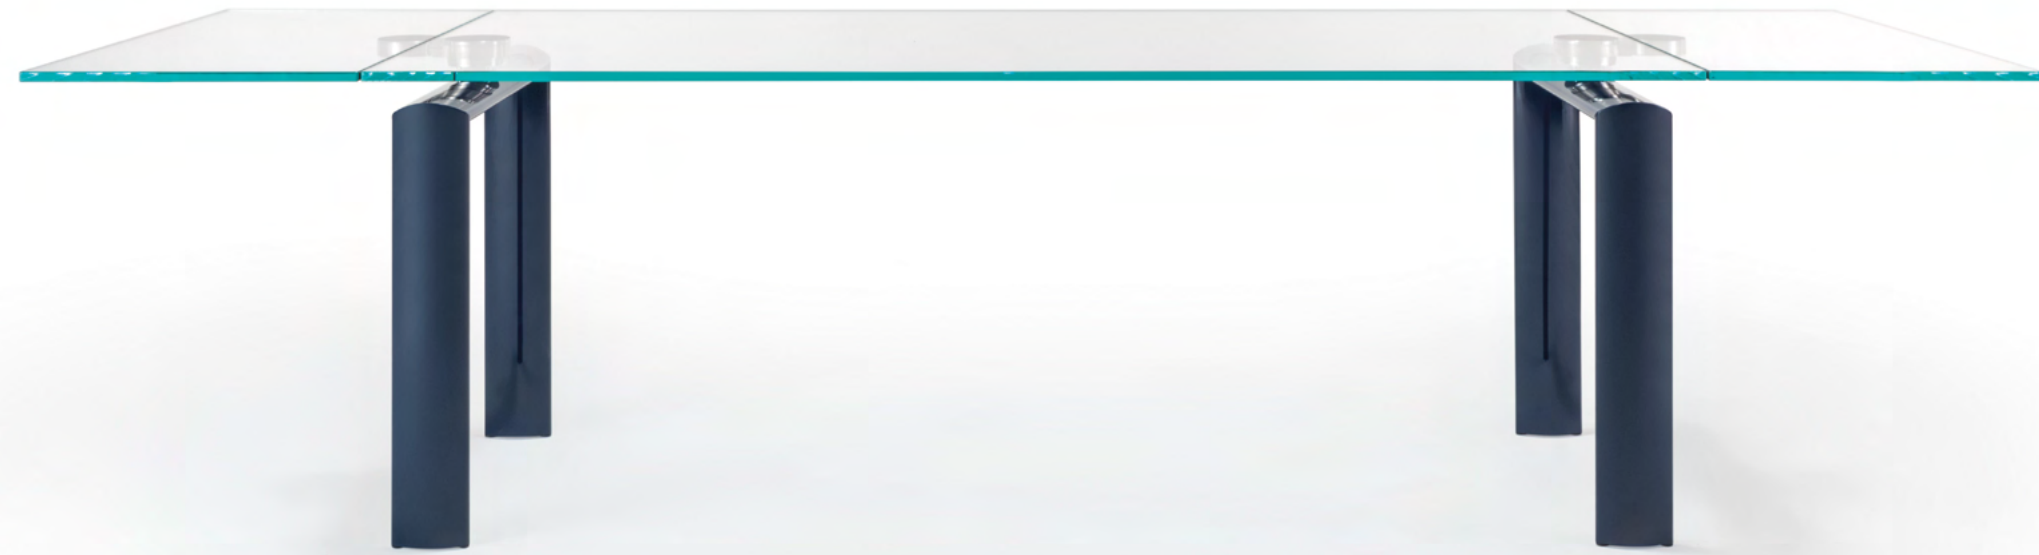

POLICLETO RE-EDITION

Design · Arnaldo Gamba & Leila Guerra

► Top in extra-clear glass
Base in Steel Blue finish
180 (280) x 120 x 75 h