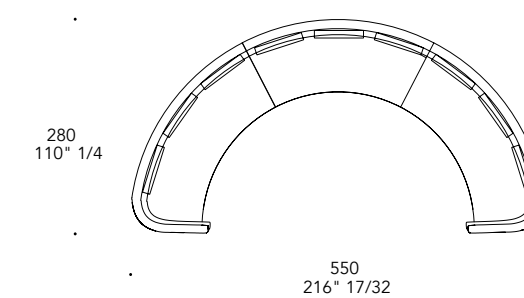

Composition 10