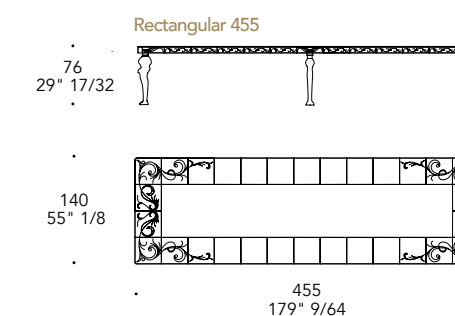

Detail of the lion shaped leg in Murano glass
with Led lighting

* Incisioni artistiche su vetro fatte a mano secondo tradizione veneziana
* Artistic glass engravings handmade according to Venetian tradition

MURANO

** fatta a mano dai maestri del vetro di Murano, parte inferiore irregolare, potrebbe avere piedini di regolazione.
**handmade by the masters of Murano glass, irregular lower part, it could have adjustment feet.