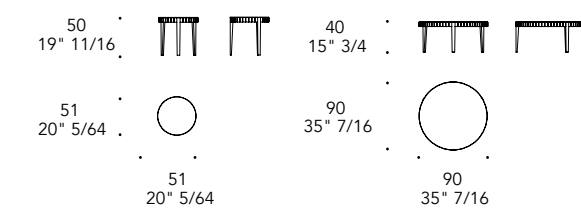

SUN 40

Design · Tulczinsky

TOP | 1

Vetro digitale
Digital glass

STRUTTURA STRUCTURE | 2

Legno verniciato
Lacquered wood

29 Platino lucido
29 Platino lucido

INSERTI INSERTS | 3

Inserti metallici
Metal inserts

Acciaio lucido
Shiny steel

BASE | 4

Legno
Wood

Ebano lucido
Shiny Ebony

Detail of the digital glass in
Vivid Orange and Blue Haze