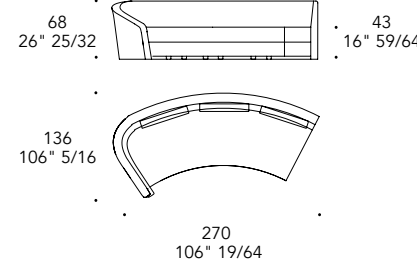

S arms (dx-sx)