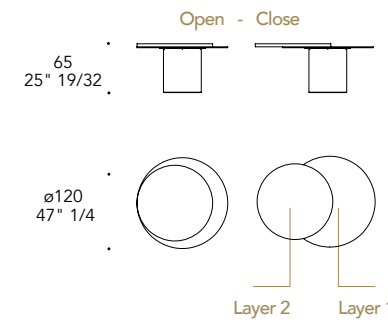

TAU STEEL MOVE 65

Layer 1 in MarmoReflex Azul macaubas
Layer 2 in 100M Bronze finish
Base in 100M Bronze finish
Ø 120 x 65 h