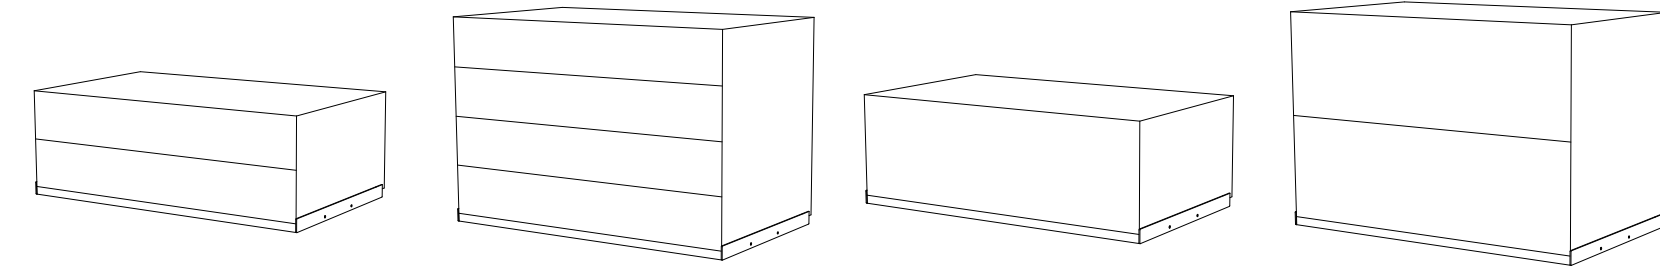

COMPONENTI GENERALI SISTEMA NOTTE / CABINA ARMADIO GENERAL COMPONENTS OF THE NIGHT SYSTEM / WALK-IN CLOSET **4** CASSETTIERA CHEST OF DRAWERS

Cassettiera 2 cassetti a terra o sospesa all'interno della configurazione
Chest of 2 drawers on the floor or suspended within the configuration
60/90/120/150 x 56 x 31 h

Cassettiera 4 cassetti a terra o sospesa all'interno della configurazione
Chest of 4 drawers on the floor or suspended within the configuration
60/90/120/150 x 56 x 62 h

Cassettiera 1 cassetto a terra o sospesa all'interno della configurazione
Chest of 1 drawer on the floor or suspended within the configuration
60/90/120/150 x 56 x 31 h

Cassettiera 2 cassetti a terra o sospesa all'interno della configurazione
Chest of 2 drawers on the floor or suspended within the configuration
60/90/120/150 x 56 x 62 h