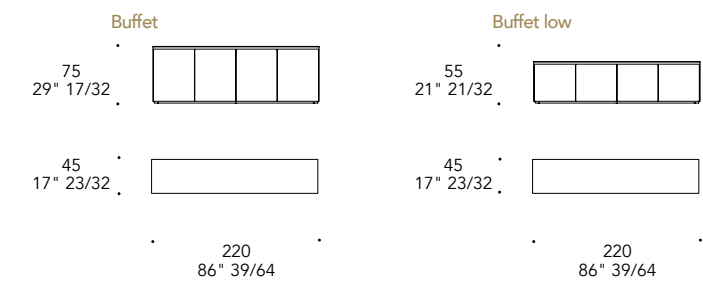

Structure in Fumè mirror ◀  
 Details in 100M Bronze finish  
 220 x 45 x 75 h