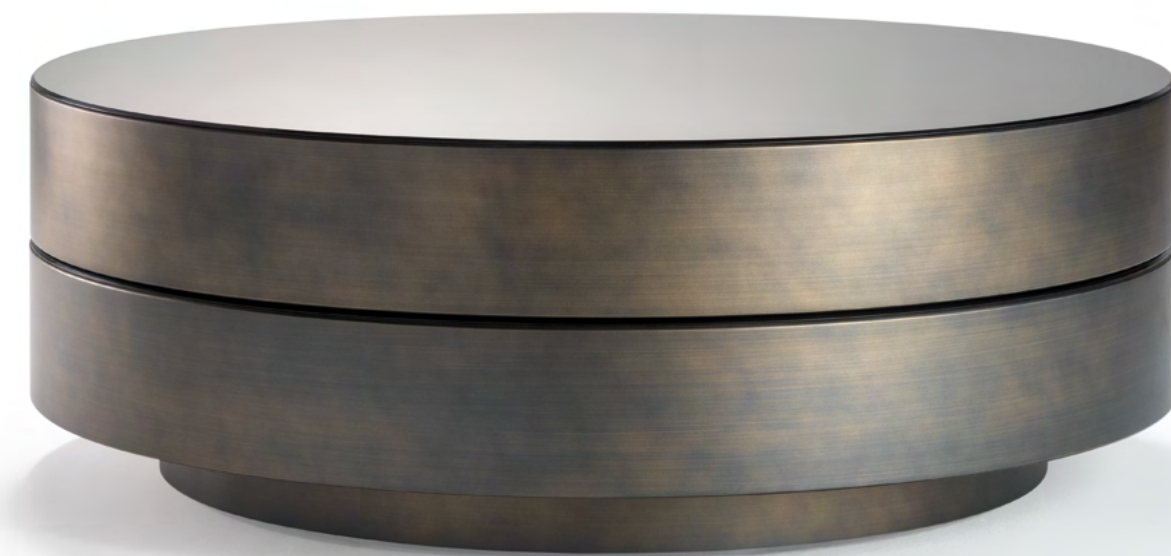

## OPTIONAL |

Set di pezzi di pedine Backgammon rivestiti in pelle  
Set of leather covered Backgammon chess pieces

► Top in digital glass with backgammon graphics in Marmoreflex Marmo di Cesare and Sahara  
Base in 100M Bronze finish  
80 x 80 x 55 h

55  
21" 21/32

80  
31" 1/2

► Structure in satin Dark Brass 105M finish  
Top 1 & 2 in Mirror glass  
Ø 90 x 30 h

+ COLLEZIONE ATTUALE  
CURRENT COLLECTION

**STRUTTURA | 1**  
**STRUCTURE**

Legno  
Wood

100M Bronze  
100M Bronze