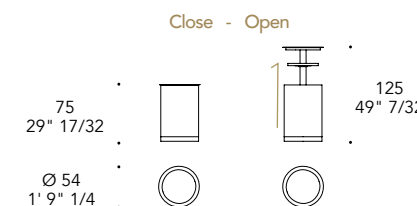

COCONUT BAR

Design · Tulczinsky

Meccanismo di sollevamento elettrico con telecomando per estrarre il contenitore interno.
Electrical lifting system with remote to pull out the internal storage unit.

Plinth, internal mechanism and tray
in 104M Satin Brass
External cover in leather
Colorata Cognac and Palude
Ø 54 x 75 (125) h

COVER ESTERNA | 1 EXTERNAL COVER

Rivestimento in:
Upholstery in:
Pelle
Leather

128 Cognac
128 Cognac

150 Creta
150 Creta

138 Palude
138 Palude

136 Ocra
136 Ocra

142 Silver grey
142 Silver grey

113 Ghiaccio
113 Ghiaccio

112 Nocciola
112 Nocciola

Finissaggio
Finishing

Finissaggio cuoio in tinta
Matching leather finish

ZOCCOLO + MECCANISMO | 2 PLINTH + MECHANISM

Legno e metallo
Wood and metal

104M Ottone satinato
100M Satin Brass

Dettaglio
Detail

Dettaglio in acciaio lucido
Detail in shiny steel

DETTAGLI DETAILS | 3

Piatto in specchio
Plate in mirror

Specchio extrachiaro
Extra-clear mirror