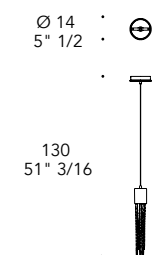

MURANO

* fatto a mano dai maestri del vetro di Murano,
ogni pezzo è unico
* handmade by the masters of Murano glass, each
piece is unique