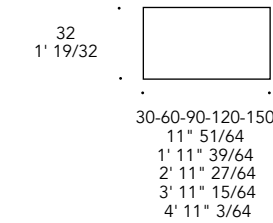

3 MENSOLA IN VETRO GLASS SHELF