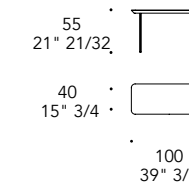

+ COLLEZIONE ATTUALE
CURRENT COLLECTION