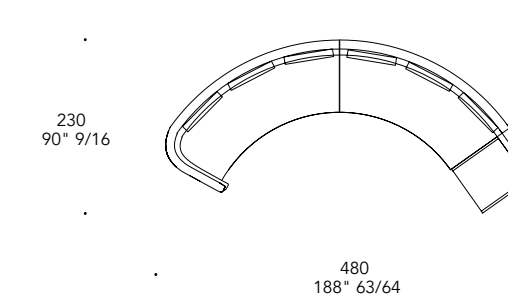

Composition 11 - with 1 Space 40 modular coffee table