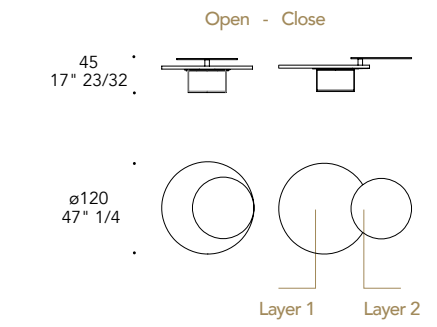

TAU STEEL MOVE 30/45

SPECIAL FINISH | Layer 2 in Specchio fumè
Layer 2 in Fumè mirror

+ COLLEZIONE ATTUALE
CURRENT COLLECTION