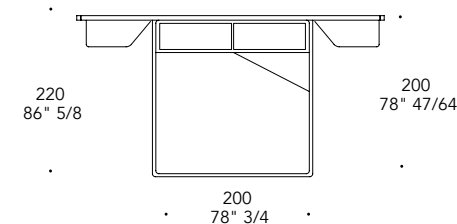

- Rete e materasso non inclusi
- Slatted support and mattress not included