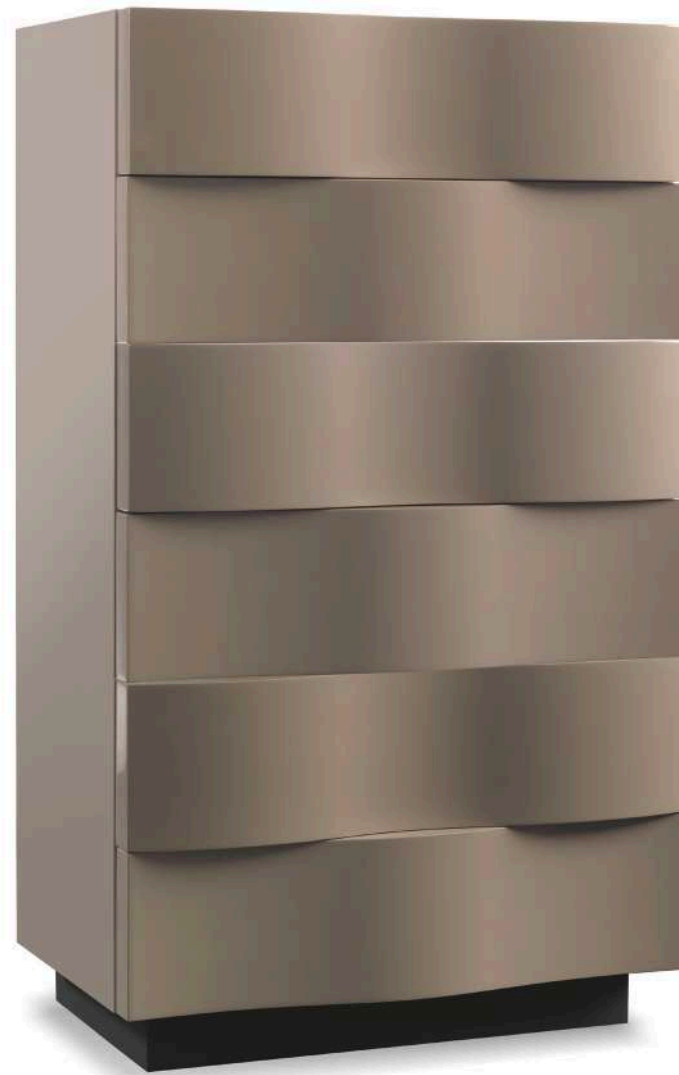

ONDA COMODINO & SETTIMANALE

Design · Sacha Lakic

Curved drawer's fronts in ◀
Matt Fumo colour
Matt Black lacquered plinth
75 x 51 x 128 h

Curved drawer's fronts in ▶
Matt Fumo and Marrone colour
Matt Black lacquered plinth
75 x 47 x 48 h