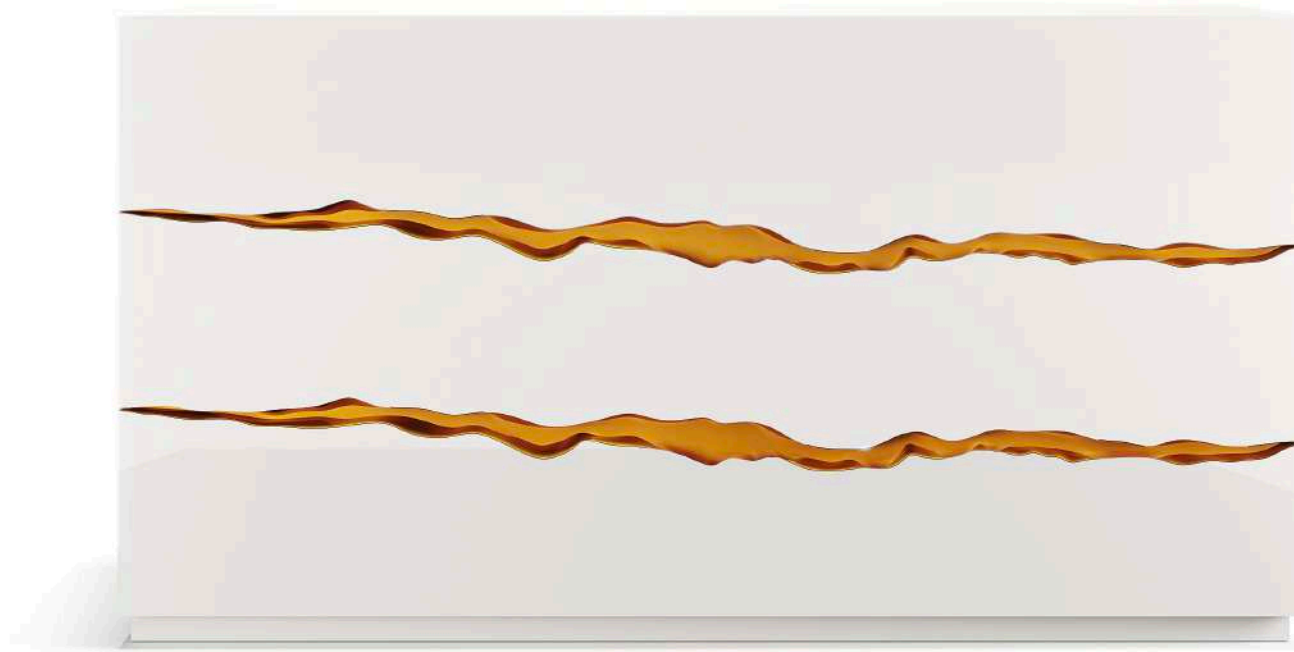

IMPACT COMÒ

Design · R&C Reflex

Structure in shiny lacquered finish Latte colour ◀
Decoration between the drawers in Gold finish
150 x 50 x 80 h

Structure in shiny lacquered finish Latte colour ▶
Decoration between the 3 drawers in 104M Satin brass finish
150 x 50 x 80 h