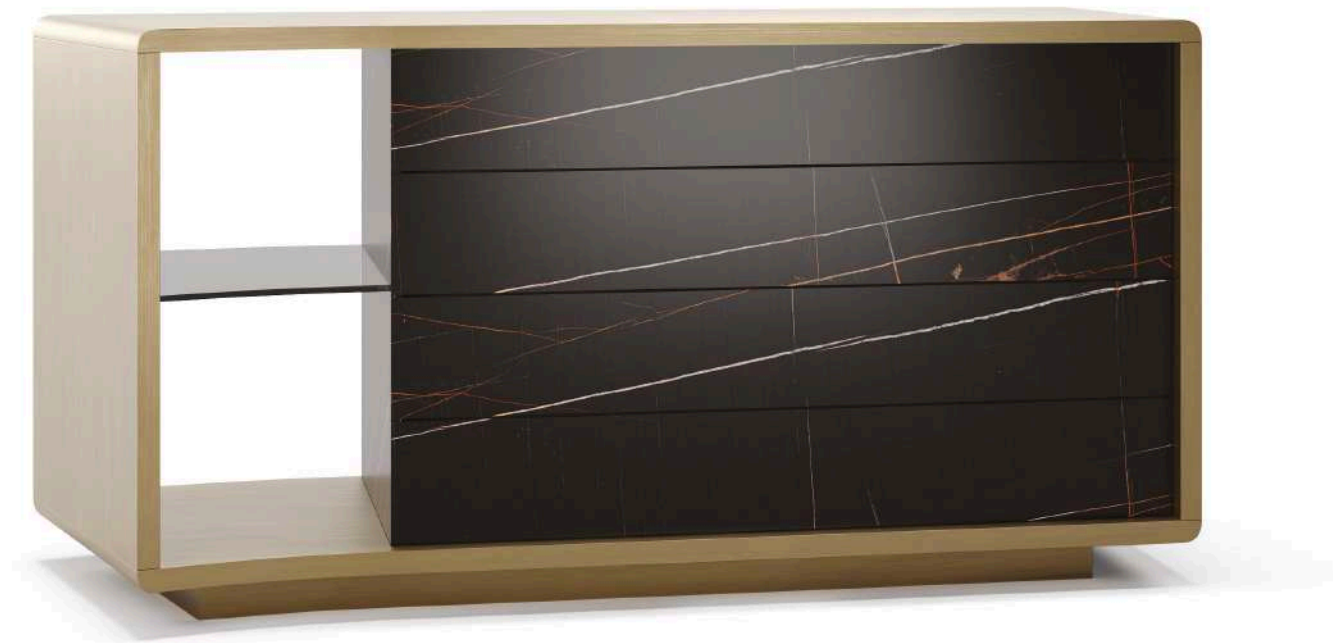

SPACE COMO'

Design · R&C Reflex

Structure in satin Brass 104M finish ◀
Plinth in Bronze 100M finish.
Drawers in MarmoReflex Sahara
Shelf in smoked glass
155 x 54,7 x 78 h

Structure in satin Dark Brass 105M finish ▶
Plinth in Bronze 100M finish.
Drawers in MarmoReflex Amani Daino
Shelf in smoked glass
155 x 54,7 x 78 h