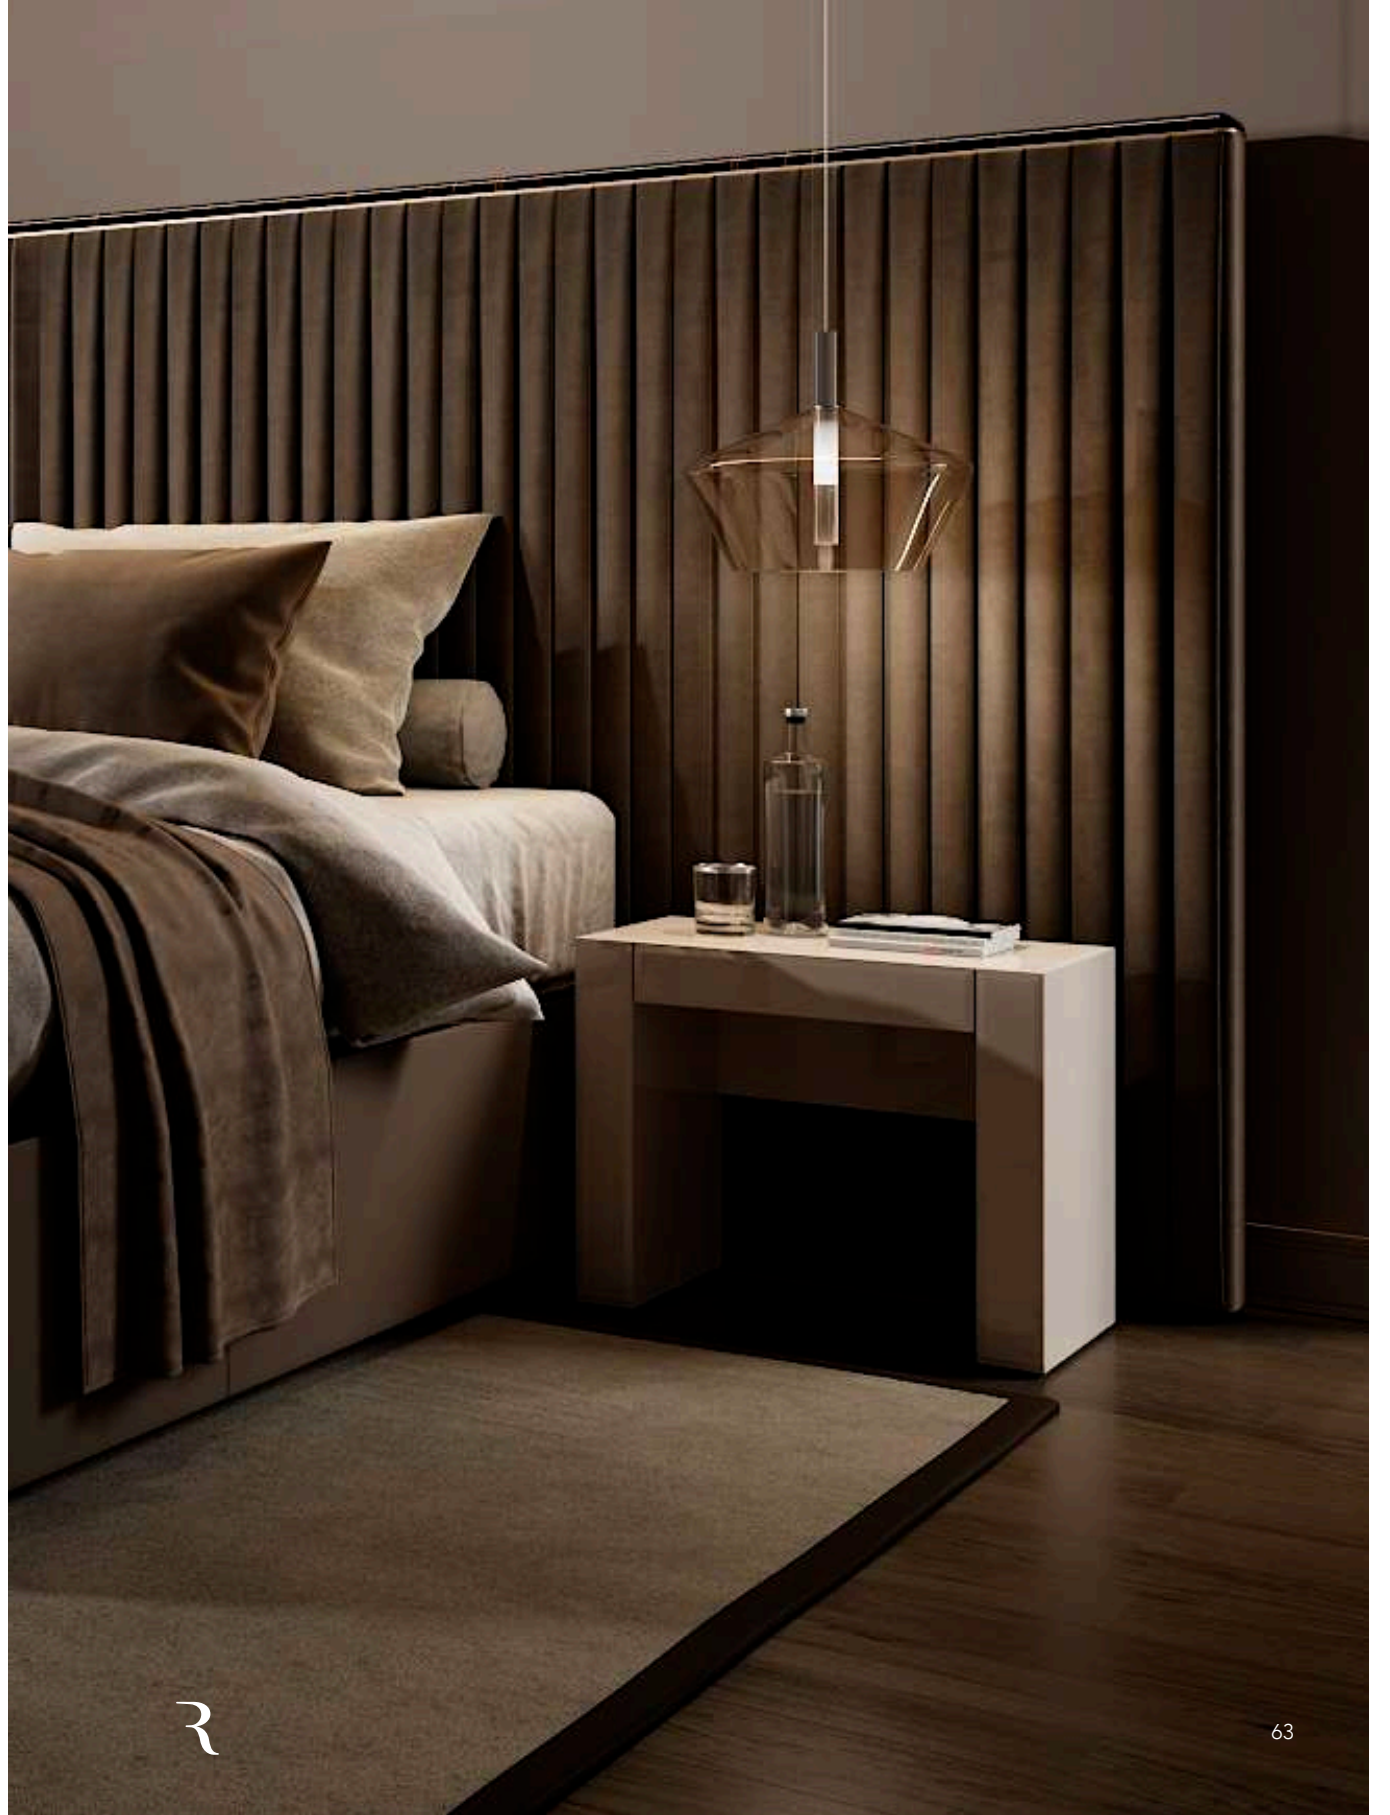

Structure in shiny lacquered Fumo colour ▶
with bevelled lacquered glass details
60 x 35 x 50 h

AVANTGARDE COMÒ

Design · R&C Reflex

Structure in shiny lacquered Latte colour ◀
with bevelled lacquered glass details
150 x 63 x 78 h