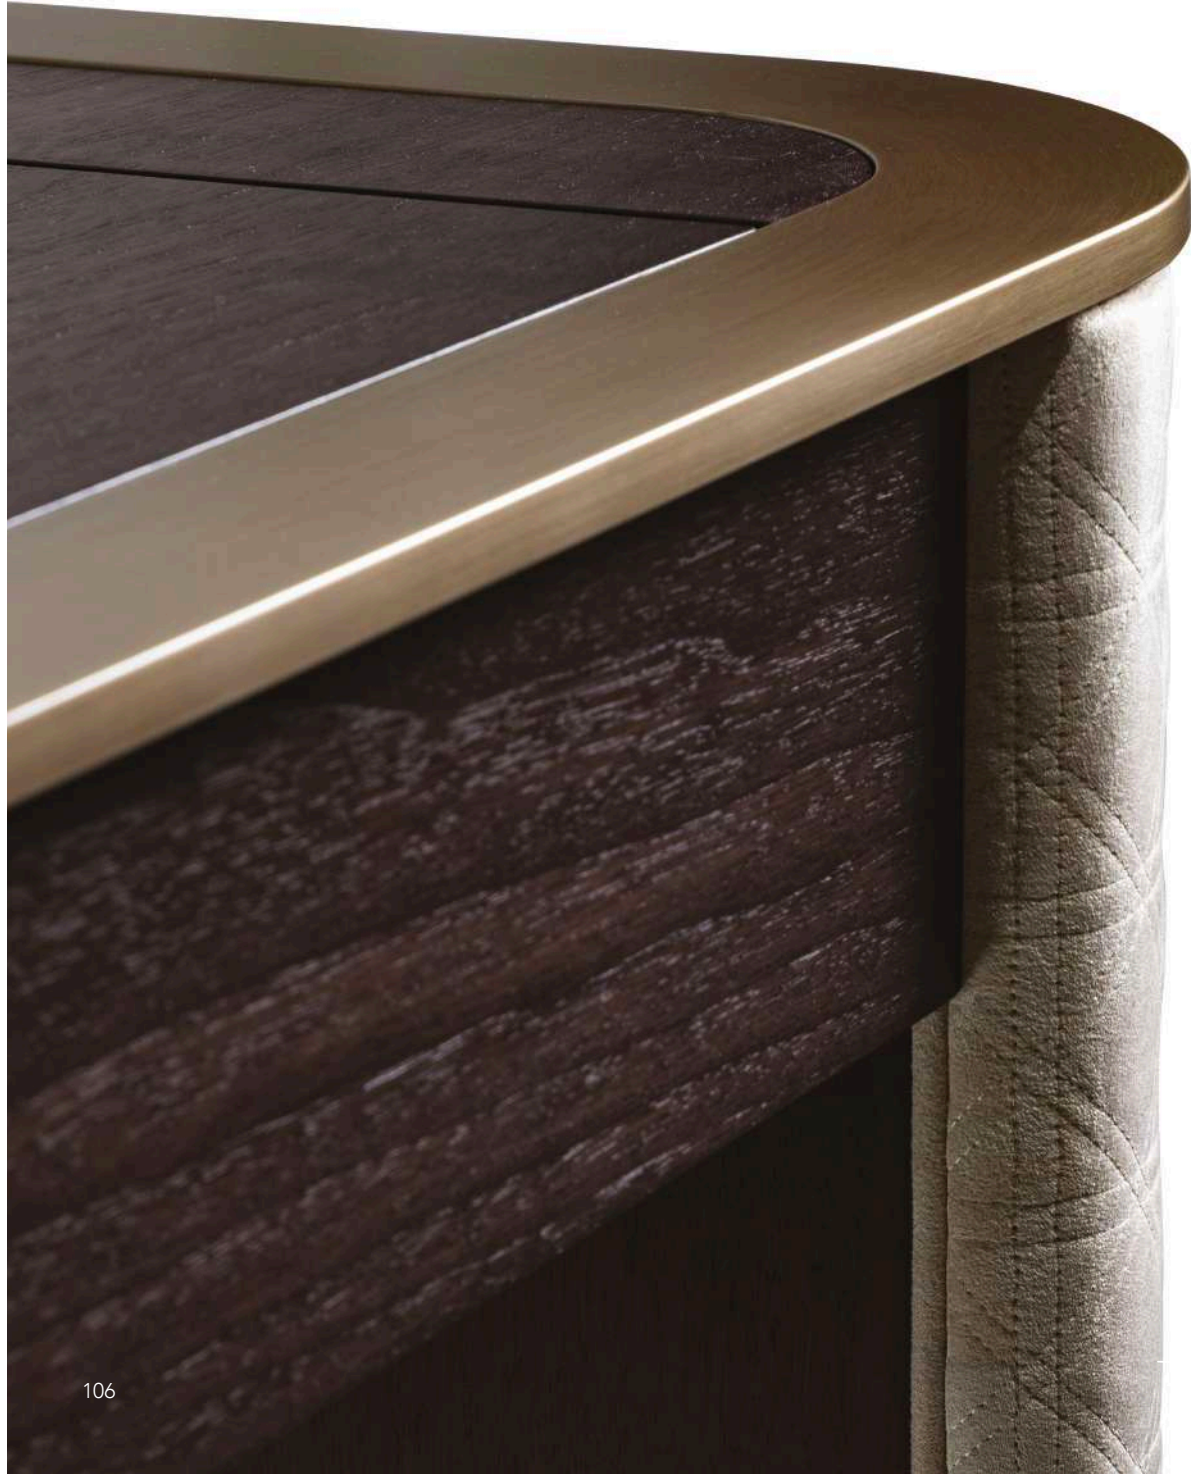

SAN MARCO TOILETTE & POUF

Design · Tulzinsky

Top detail in Canaletto Hennè ◀
and satin brass 104M

Upholstery in leather Nabuk Sabbia ▶
with San Marco quilting
Details in satin Brass 104M finish
50 x 43 x 45 h

Upholstery in leather Nabuk Sabbia
with San Marco quilting
Detail on the top in satin Brass 104M finish
Drawer and top in Canaletto Hennè
130 x 50 x 80 h