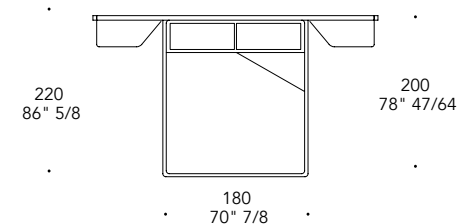

- Rete e materasso non inclusi
- Slatted support and mattress not included