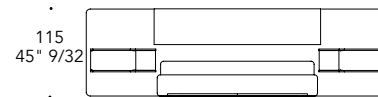

- Rete e materasso non inclusi
- Slatted support and mattress not included