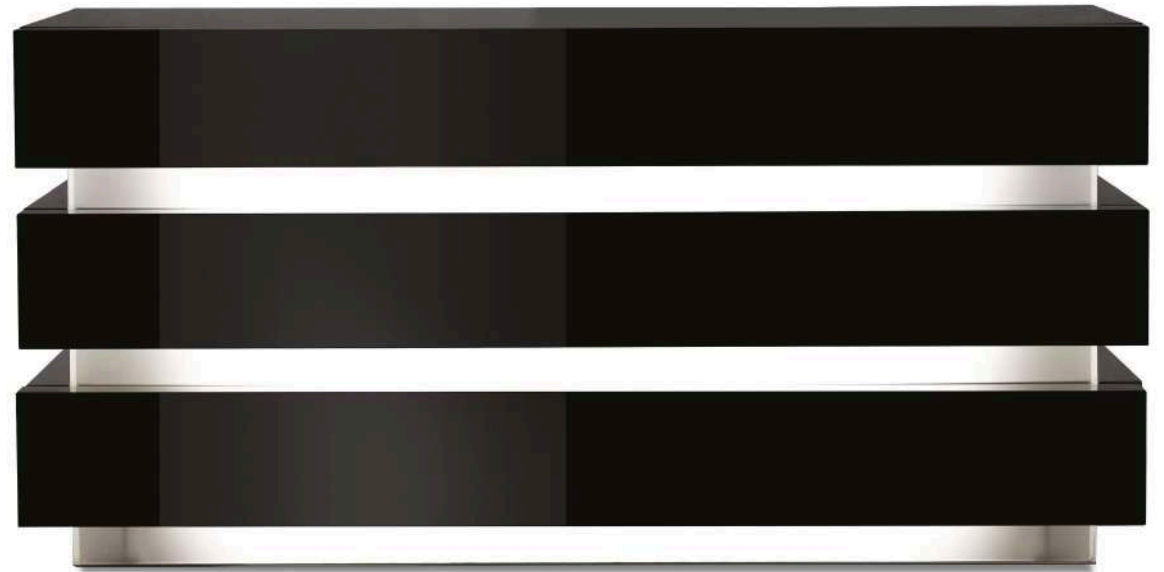

Structure in Shiny lacquered Nero beluga finish ▶
Dividing parts in extra clear etched and tempered glass
Internal LED lighting
75 x 50 x 144 h

Structure in Shiny lacquered Nero beluga finish ▶
Dividing parts in extra clear etched and tempered glass
Internal LED lighting
150 x 60 x 73 h