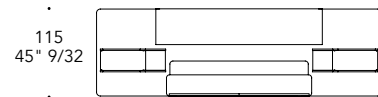

Dettagli in acciaio lucido
Details in shiny steel

ZOCCOLO PLINTH | 3

finitura/finish

Legno
Wood

100M Bronze
100M Bronze

- Rete e materasso non inclusi
- Slatted support and mattress not included

Complementi notte **night complements**