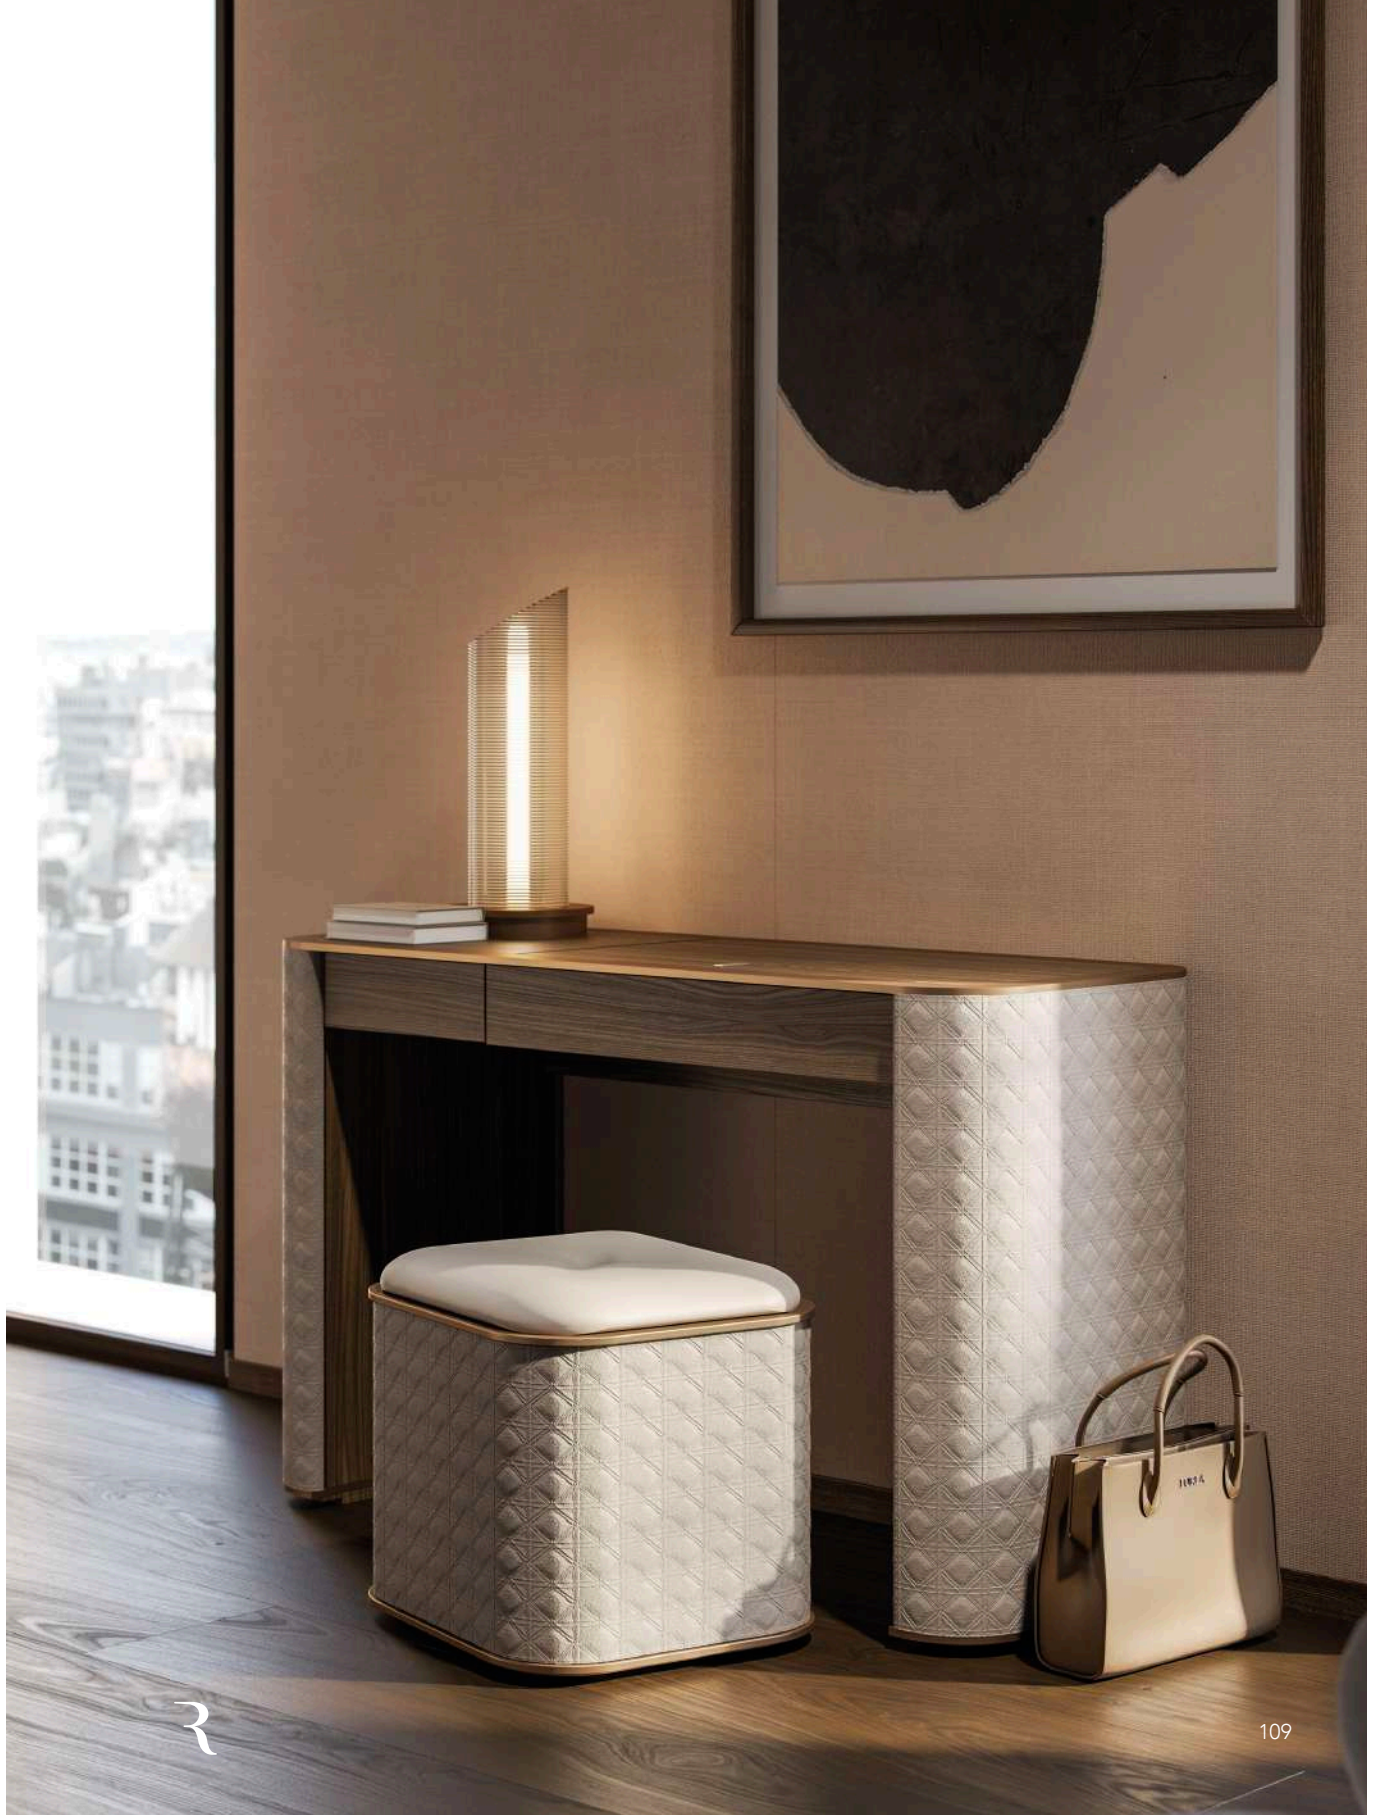

Upholstery in leather Nabuk Sabbia
with San Marco quilting
Detail on the top in satin Brass 104M finish
Drawer and top in Canaletto Hennè
130 x 50 x 80 h

SAN MARCO TOILETTE & POUF

Design · Tulzinsky

Flap detail with mirror and Led lighting ◀

SEGNO COMODINO

Design · *pininfarina*

Detail of the shaped front ◀
drawer and the open compartment

Wooden structure lacquered ▶
in shiny Fumo colour
70 x 43 x 39 h

SEGNO COMÒ & SETTIMANALE

Design · *pininfarina*