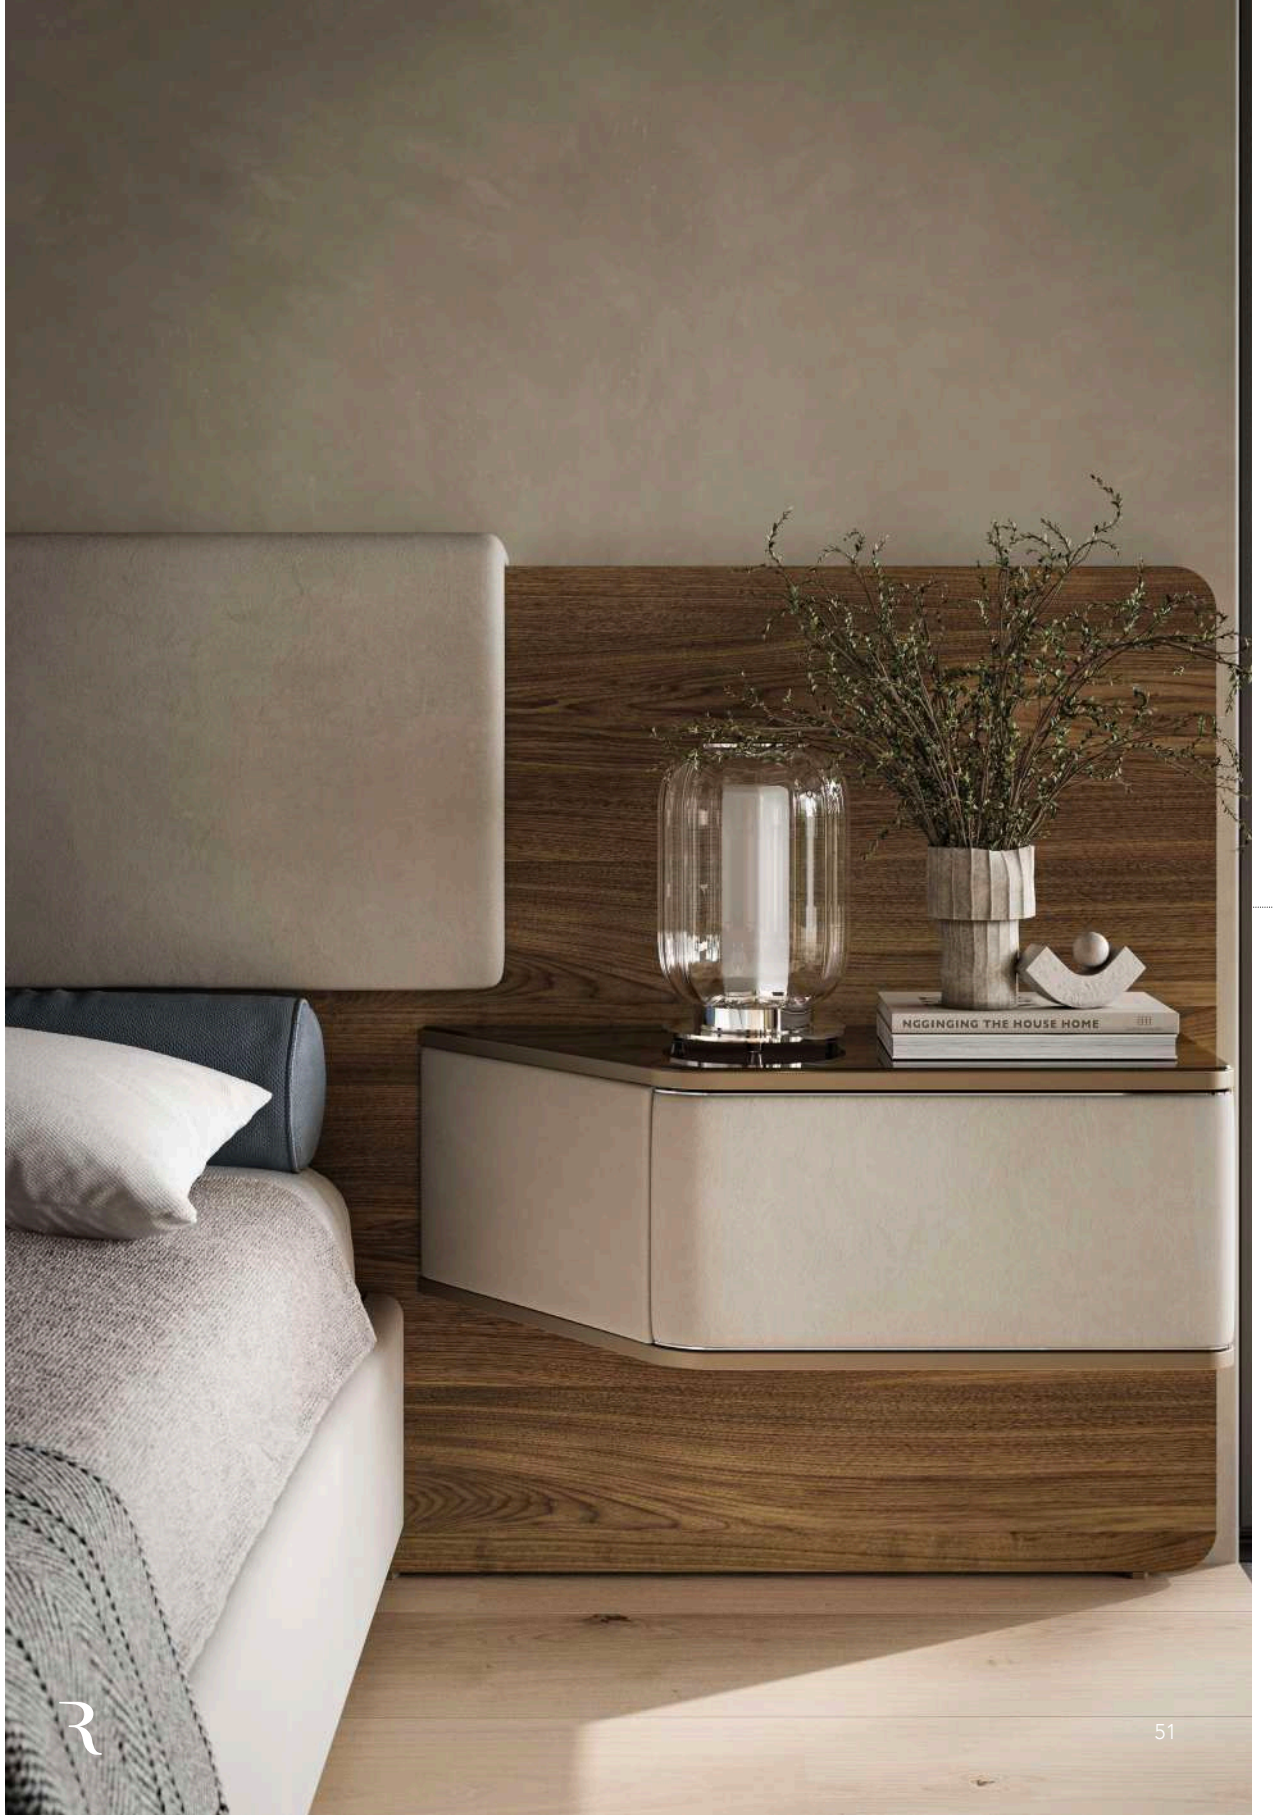

Curved high-headboard upholstered in leather Cat. C Latte ▶
Base in matt lacquered wood in Nero beluga colour
Equipped with 2 adjustable lamps
(200x200) 263 x 250 x 39/157 h

WAVE LETTO XL

Design · R&C Reflex