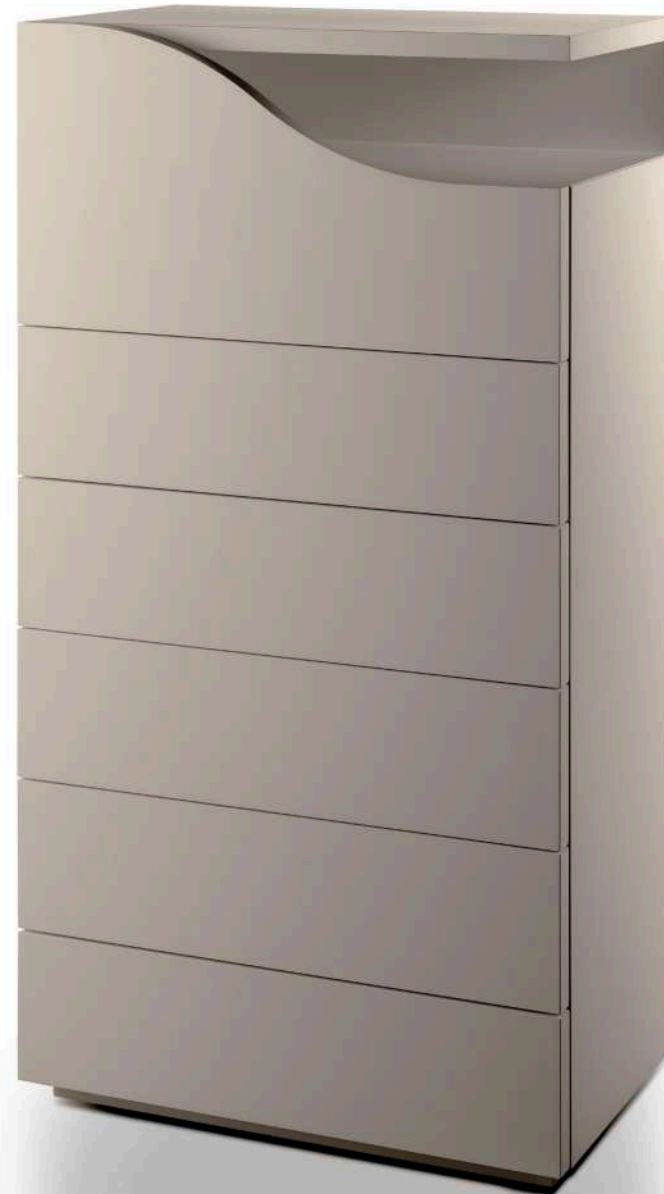

SEGNO COMODINO

Design · *pininfarina*

Detail of the shaped front ◀
drawer and the open compartment

Wooden structure lacquered ▶
in shiny Fumo colour
70 x 43 x 39 h

SEGNO COMÒ & SETTIMANALE

Design · *pininfarina*

Wooden structure lacquered ◀
in shiny Fumo colour
70 x 43 x 138 h

Wooden structure lacquered ▶
in shiny Fumo colour
140 x 55 x 85 h

CASANOVA SPA

Design · R&C Reflex

- ◀ Washbasins in transparent Murano glass
- ▶ Wooden structure covered with extra clear mirror glass
C and O decorations in transparent Murano glass
Legs in ribbed transparent glass
Washbasins in transparent Murano glass
184 x 62 x 89,5/104,5 h