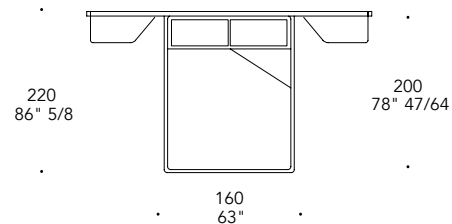

- Rete e materasso non inclusi
- Slatted support and mattress not included