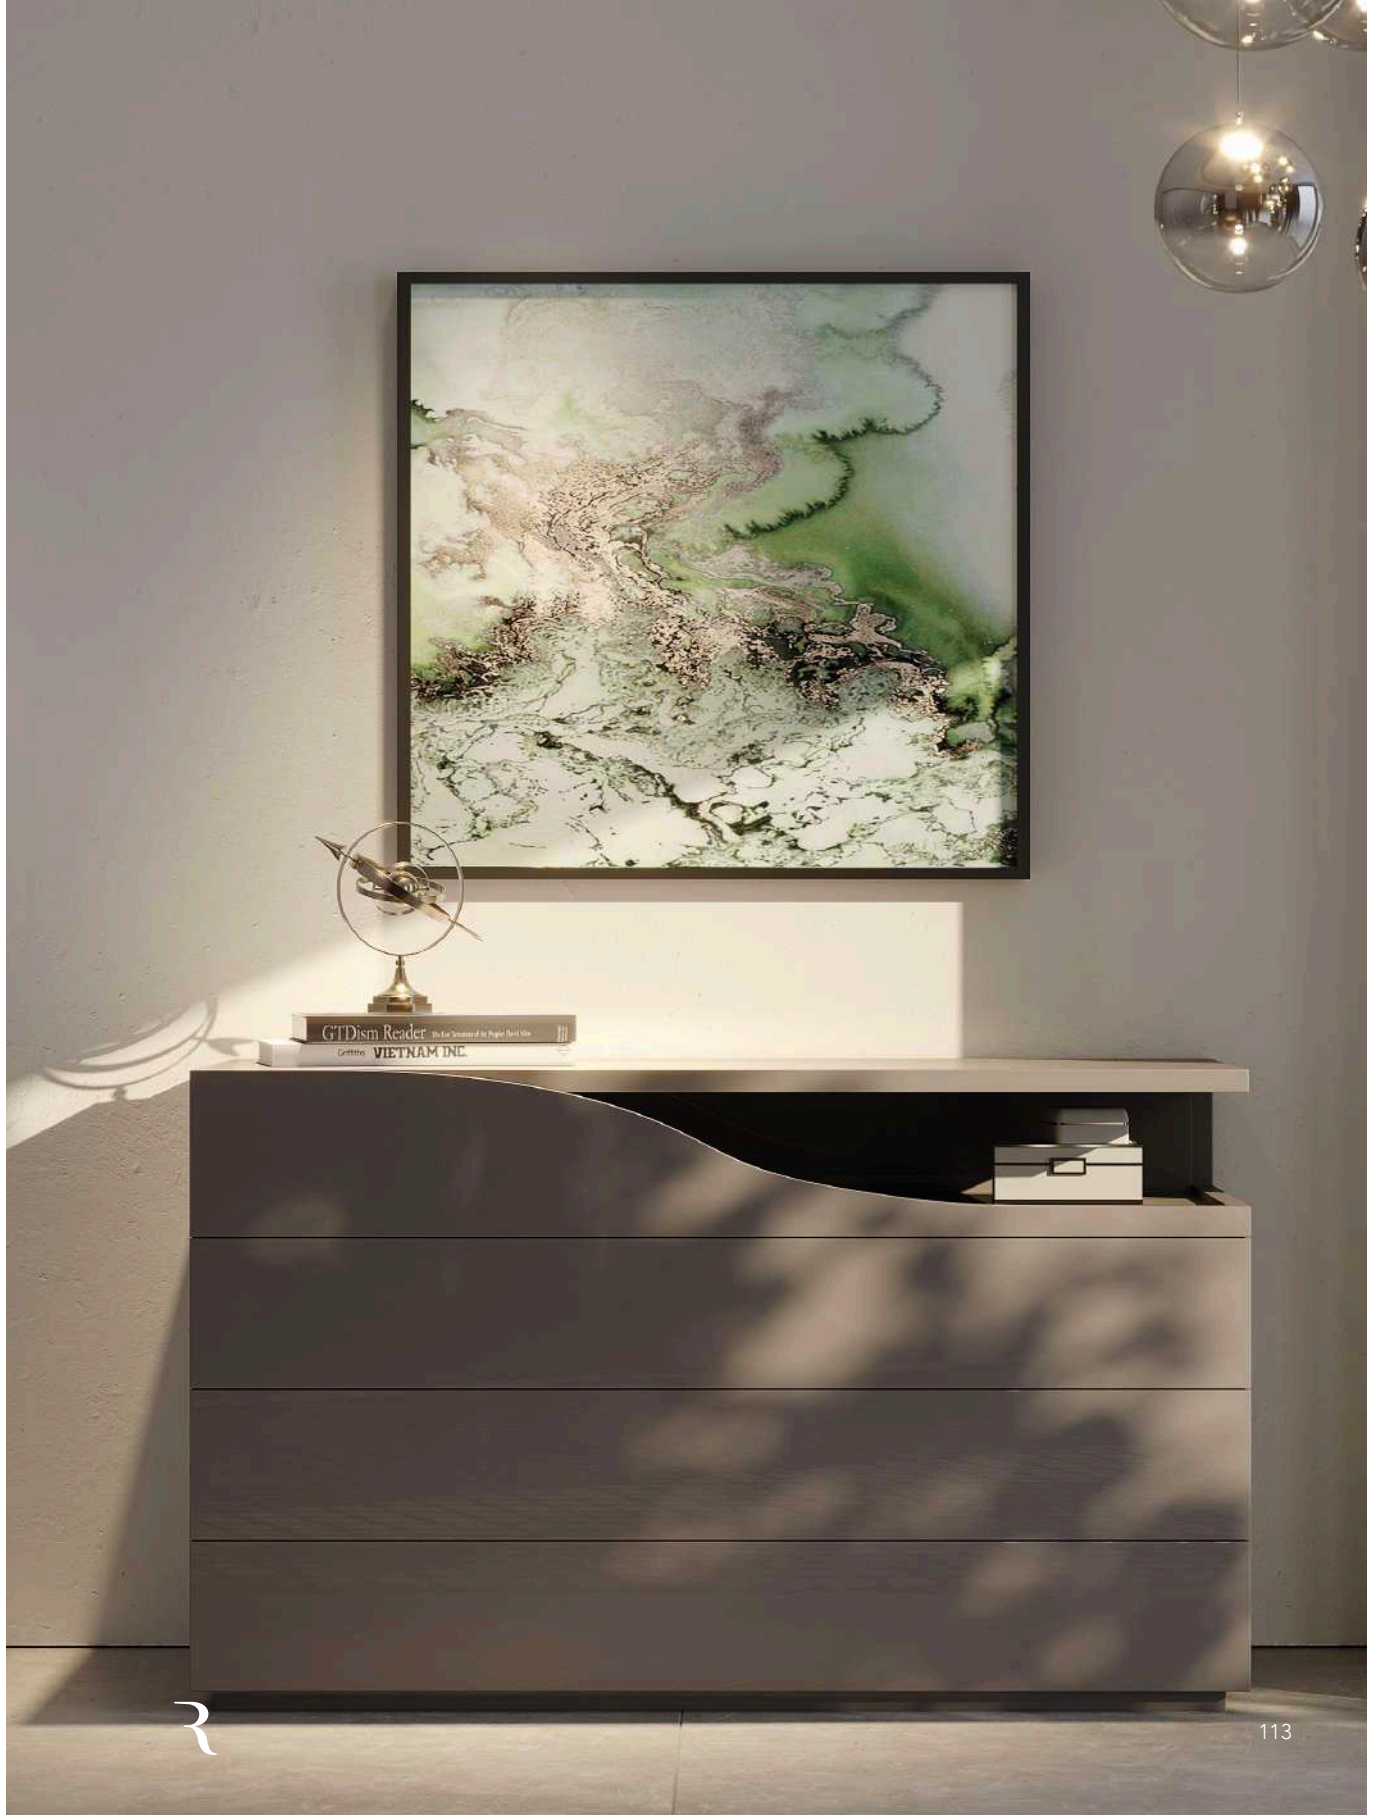

SEGNO COMODINO

Design · *pininfarina*

Detail of the shaped front ◀
drawer and the open compartment

Wooden structure lacquered ▶
in shiny Fumo colour
70 x 43 x 39 h

SEGNO COMÒ & SETTIMANALE

Design · *pininfarina*

Wooden structure lacquered ◀
in shiny Fumo colour
70 x 43 x 138 h

Wooden structure lacquered ▶
in shiny Fumo colour
140 x 55 x 85 h

CASANOVA SPA

Design · R&C Reflex

- ◀ Washbasins in transparent Murano glass
- ▶ Wooden structure covered with extra clear mirror glass
C and O decorations in transparent Murano glass
Legs in ribbed transparent glass
Washbasins in transparent Murano glass
184 x 62 x 89,5/104,5 h