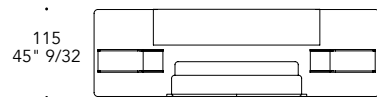

Dettagli in acciaio lucido
Details in shiny steel

ZOCCOLO PLINTH | 3

finitura/finish

Legno
Wood

100M Bronze
100M Bronze

- Rete e materasso non inclusi
- Slatted support and mattress not included

Complementi notte **night complements**