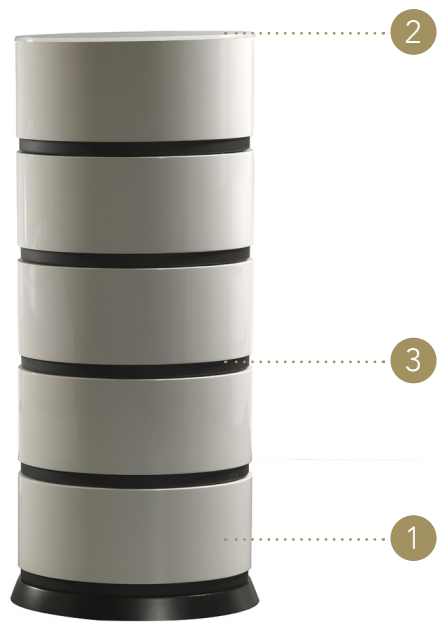

83
32"5/8

39
15"5/8

54
21"1/4

60
23"5/8

131
51"5/8

60
23"5/8

181
71"1/4

SETTIMANALE

Chest of drawers
5-drawers

54
21"1/4

- Dimensione interna cassetto
settimanale 22 cm
- Internal size of drawer
5-drawers 22 cm