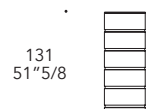

- Dimensione interna cassetto
comodini 22 cm - comò 20 cm
- Internal size of drawer
night stands 22 cm - chest of drawers 20 cm

Night stand
2-drawers

51
20"1/8

Chest of drawers
3-drawers

83
32"5/8

Chest of drawers
3-drawers

83
32"5/8

39
15"5/8

54
21"1/4

60
23"5/8

131
51"5/8

60
23"5/8

181
71"1/4

SETTIMANALE

Chest of drawers
5-drawers

54
21"1/4

- Dimensione interna cassetto
settimanale 22 cm
- Internal size of drawer
5-drawers 22 cm