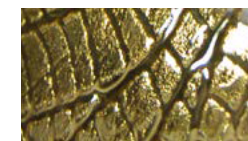

LEAF LAMPADARIO

Design · Emanuele Missaglia

SUPPORTO SUPPORT | 1

Vetro
Glass

Specchio
Mirror

FOGLIE LEAF | 2

Vetro curvato
lavorato a mano
Curved glass
hand made

Vetro acidato curvato lavorato
artigianalmente con incisioni
Curved etched glass handcrafted
with engravings

OPTIONAL |

- Foglia in vetro oro zecchino 24K
- Leaf with 24K Fine Gold coating

Oro
Gold

- Led incassato *Led in the support*
3W 12V 2700K cad.

- Cornice di tamponamento tra soffitto e supporto
- Closing frame between ceiling and plate