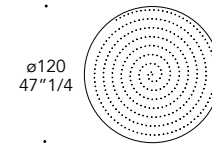

- Sistema Led / Led system
1W G4 12V 2700-3000K

- Cornice di tamponamento tra soffitto e supporto
- Closing frame between ceiling and plate

2

Dettaglio elementi
Elements detail

116 elements

180 elements

257 elements

347 elements

450 elements_
Spiral shapes

113 elements_
Drop shapes

452 elements_
Drop shapes _4 modules