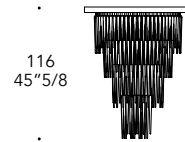

- Sistema Led / Led system
1W G4 12V 2700-3000K

- Cornice di tamponamento tra soffitto e supporto
- Closing frame between ceiling and plate

2

Dettaglio elementi
Elements detail

116 elements

180 elements

257 elements

347 elements

450 elements_
Spiral shapes

113 elements_
Drop shapes

452 elements_
Drop shapes _4 modules