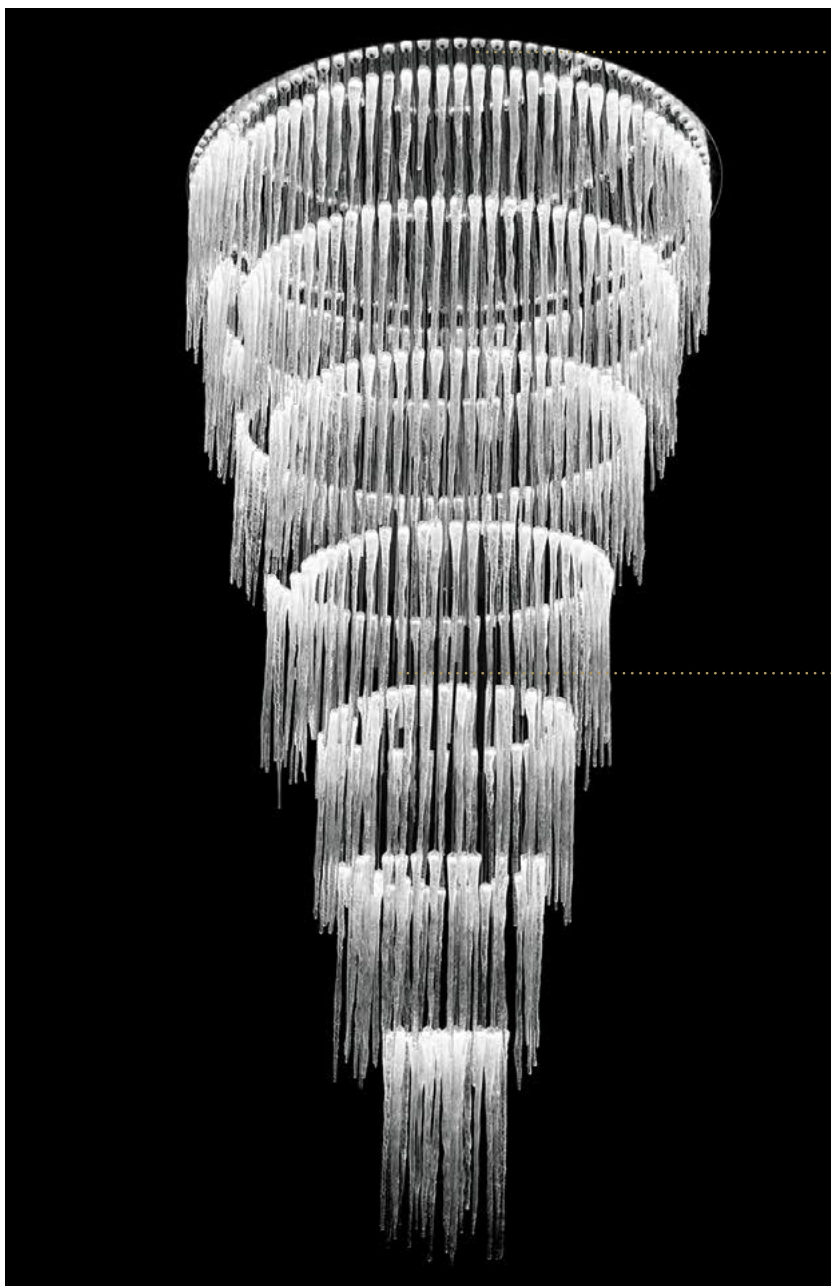

ICE LAMPADARIO

Design · Reflex

SUPPORTO SUPPORT | 1

Vetro
Glass

Specchio
Mirror

ELEMENTI ELEMENTS | 2

Vetro di Murano massiccio
Solid Murano Glass

Trasparente
Transparent

- Sistema Led / Led system
1W G4 12V 2700-3000K

- Cornice di tamponamento tra soffitto e supporto
- Closing frame between ceiling and plate

2

Dettaglio elementi
Elements detail

116 elements

180 elements

257 elements

347 elements

450 elements_
Spiral shapes

113 elements_
Drop shapes

452 elements_
Drop shapes _4 modules