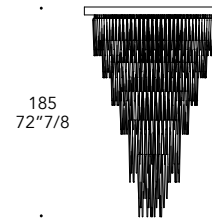

- Sistema Led / Led system
1W G4 12V 2700-3000K

- Cornice di tamponamento tra soffitto e supporto
- Closing frame between ceiling and plate

2

Dettaglio elementi
Elements detail

116 elements

180 elements

257 elements

347 elements

450 elements_
Spiral shapes

113 elements_
Drop shapes

452 elements_
Drop shapes _4 modules