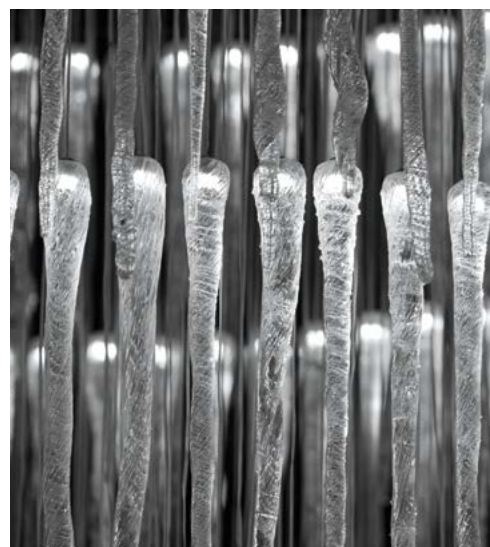

ICE LAMPADARIO

Design · Reflex

SUPPORTO SUPPORT | 1

Vetro
Glass

Specchio
Mirror

ELEMENTI ELEMENTS | 2

Vetro di Murano massiccio
Solid Murano Glass

Trasparente
Transparent

- Sistema Led / Led system
1W G4 12V 2700-3000K

- Cornice di tamponamento tra soffitto e supporto
- Closing frame between ceiling and plate

2

Dettaglio elementi
Elements detail

116 elements

180 elements

257 elements

347 elements

450 elements_
Spiral shapes

113 elements_
Drop shapes

452 elements_
Drop shapes _4 modules