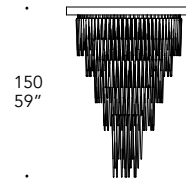

- Sistema Led / Led system
1W G4 12V 2700-3000K

- Cornice di tamponamento tra soffitto e supporto
- Closing frame between ceiling and plate

2

Dettaglio elementi
Elements detail

116 elements

180 elements

257 elements

347 elements

450 elements_
Spiral shapes

113 elements_
Drop shapes

452 elements_
Drop shapes _4 modules