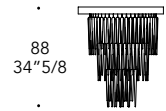

- Sistema Led / Led system
1W G4 12V 2700-3000K

- Cornice di tamponamento tra soffitto e supporto
- Closing frame between ceiling and plate

2

Dettaglio elementi
Elements detail

116 elements

180 elements

257 elements

347 elements

450 elements_
Spiral shapes

113 elements_
Drop shapes

452 elements_
Drop shapes _4 modules