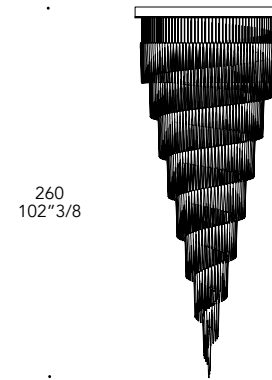

ICE LAMPADARIO

Design · Reflex

SUPPORTO SUPPORT | 1

Vetro
Glass

Specchio
Mirror

ELEMENTI ELEMENTS | 2

Vetro di Murano massiccio
Solid Murano Glass

Trasparente
Transparent

- Sistema Led / Led system
1W G4 12V 2700-3000K

- Cornice di tamponamento tra soffitto e supporto
- Closing frame between ceiling and plate

2

Dettaglio elementi
Elements detail

116 elements

180 elements

257 elements

347 elements

450 elements_
Spiral shapes

113 elements_
Drop shapes

452 elements_
Drop shapes _4 modules